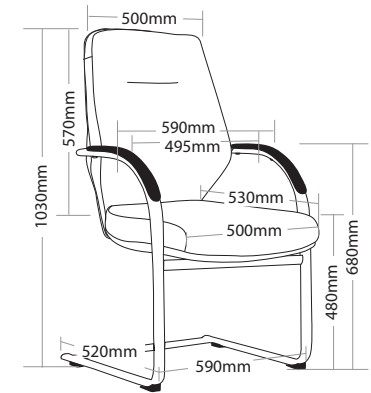

R3 EXECUTIVE SEATING

ACURA

FEATURES

ACURA-H/ ACURA-L

- » Adjustable seat height
- » Adjustable seat and back angle
- » Adjustable weight tension
- » Available in high and low back
- » Fixed aluminium arms
- » High density foam
- » Knee tilt mechanism with 3 locking positions
- » 700mm aluminium base
- » Available in local fabrics
- » Optional frame or base colour (please allow 5 more days)
- » Suitable for indoor use only
- » 5 year warranty
- » Weight limit is 120kg

ACURA-VC

- » Chrome frame
- » High density foam
- » Available in local fabrics
- » Optional frame or base colour (please allow 5 more days)
- » Suitable for indoor use only
- » 5 year warranty
- » Weight limit is 120kg

sof
sydney office furniture
sydneyofficefurniture.com.au

INDOOR USE ONLY

X Do not use as a step ladder

ACURA-H

ACURA-L

ACURA-VC

ACURA EXECUTIVE SEATING

ACURA-H