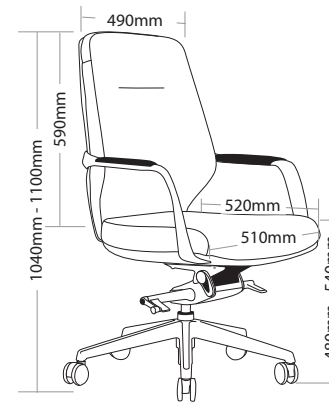

R3 EXECUTIVE SEATING

ACURA

FEATURES

ACURA-H/ ACURA-L

- » Adjustable seat height
- » Adjustable seat and back angle
- » Adjustable weight tension
- » Available in high and low back
- » Fixed aluminium arms
- » High density foam
- » Knee tilt mechanism with 3 locking positions
- » 700mm aluminium base
- » Available in local fabrics
- » Optional frame or base colour (please allow 5 more days)
- » Suitable for indoor use only
- » 5 year warranty
- » Weight limit is 120kg

ACURA-VC

- » Chrome frame
- » High density foam
- » Available in local fabrics
- » Optional frame or base colour (please allow 5 more days)
- » Suitable for indoor use only
- » 5 year warranty
- » Weight limit is 120kg

sof
sydney office furniture
sydneyofficefurniture.com.au

INDOOR USE ONLY

X Do not use as a step ladder

ACURA-L