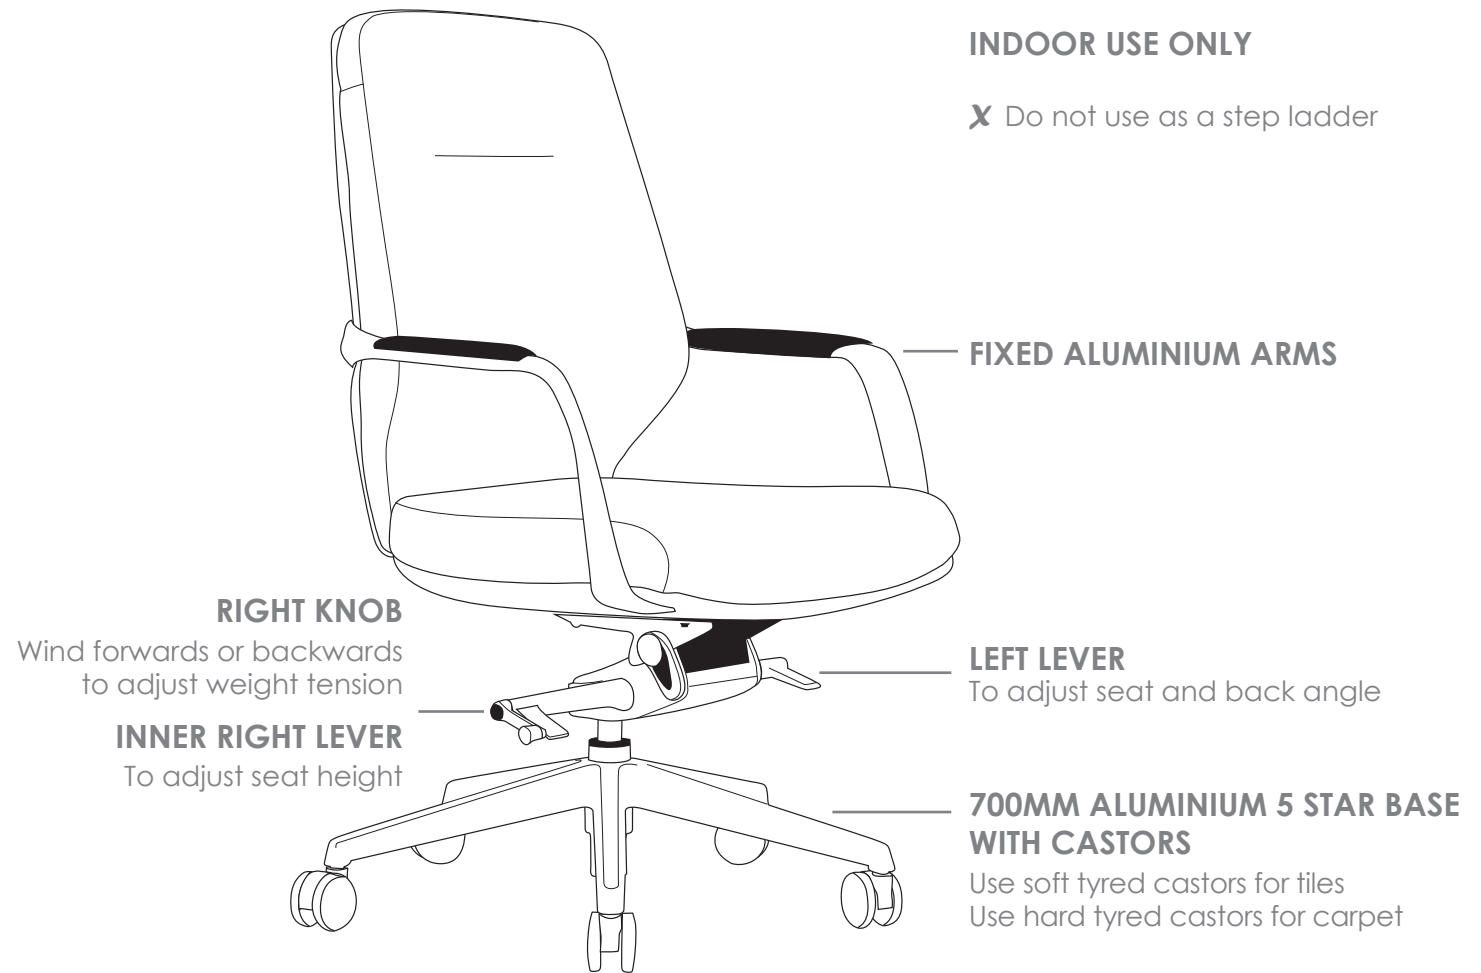

R3 EXECUTIVE SEATING

ACURA

FEATURES

ACURA-H/ ACURA-L

- » Adjustable seat height
- » Adjustable seat and back angle
- » Adjustable weight tension
- » Available in high and low back
- » Fixed aluminium arms
- » High density foam
- » Knee tilt mechanism with 3 locking positions
- » 700mm aluminium base
- » Available in local fabrics
- » Optional frame or base colour (please allow 5 more days)
- » Suitable for indoor use only
- » 5 year warranty
- » Weight limit is 120kg

ACURA-VC

- » Chrome frame
- » High density foam
- » Available in local fabrics
- » Optional frame or base colour (please allow 5 more days)
- » Suitable for indoor use only
- » 5 year warranty
- » Weight limit is 120kg

sof
sydney office furniture
sydneyofficefurniture.com.au

INDOOR USE ONLY

X Do not use as a step ladder

ACURA-H