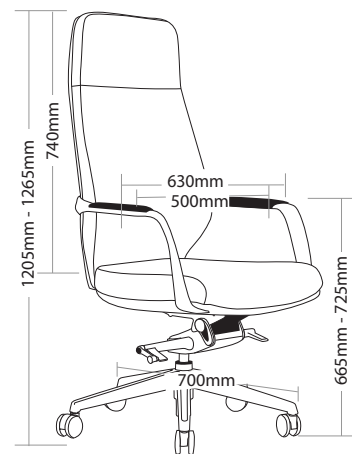

R3 EXECUTIVE SEATING

ACURA

FEATURES

ACURA-H/ ACURA-L

- » Adjustable seat height
- » Adjustable seat and back angle
- » Adjustable weight tension
- » Available in high and low back
- » Fixed aluminium arms
- » High density foam
- » Knee tilt mechanism with 3 locking positions
- » 700mm aluminium base
- » Available in local fabrics
- » Optional frame or base colour (please allow 5 more days)
- » Suitable for indoor use only
- » 5 year warranty
- » Weight limit is 120kg

ACURA-VC

- » Chrome frame
- » High density foam
- » Available in local fabrics
- » Optional frame or base colour (please allow 5 more days)
- » Suitable for indoor use only
- » 5 year warranty
- » Weight limit is 120kg

sof
sydney office furniture
sydneyofficefurniture.com.au

INDOOR USE ONLY

X Do not use as a step ladder

ACURA-H