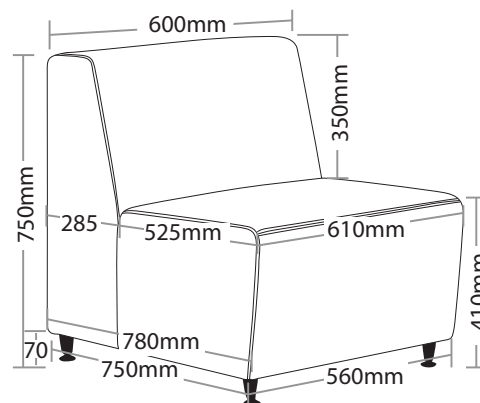

R9 SOFT SEATING

BLITZ

FEATURES

- » High density foam
- » Zig zag steel spring
- » Plywood frame
- » Chrome feet
- » Available in local fabrics
- » Optional frame or base colour (please allow 5 more days)
- » Suitable for indoor use only
- » 5 year warranty
- » Weight limit is 120kg

INDOOR USE ONLY

✗ Do not use as a step ladder

BLITZ-U

BLITZ SOFT SEATING

BLITZ-U

SIDE VIEW

BACK VIEW