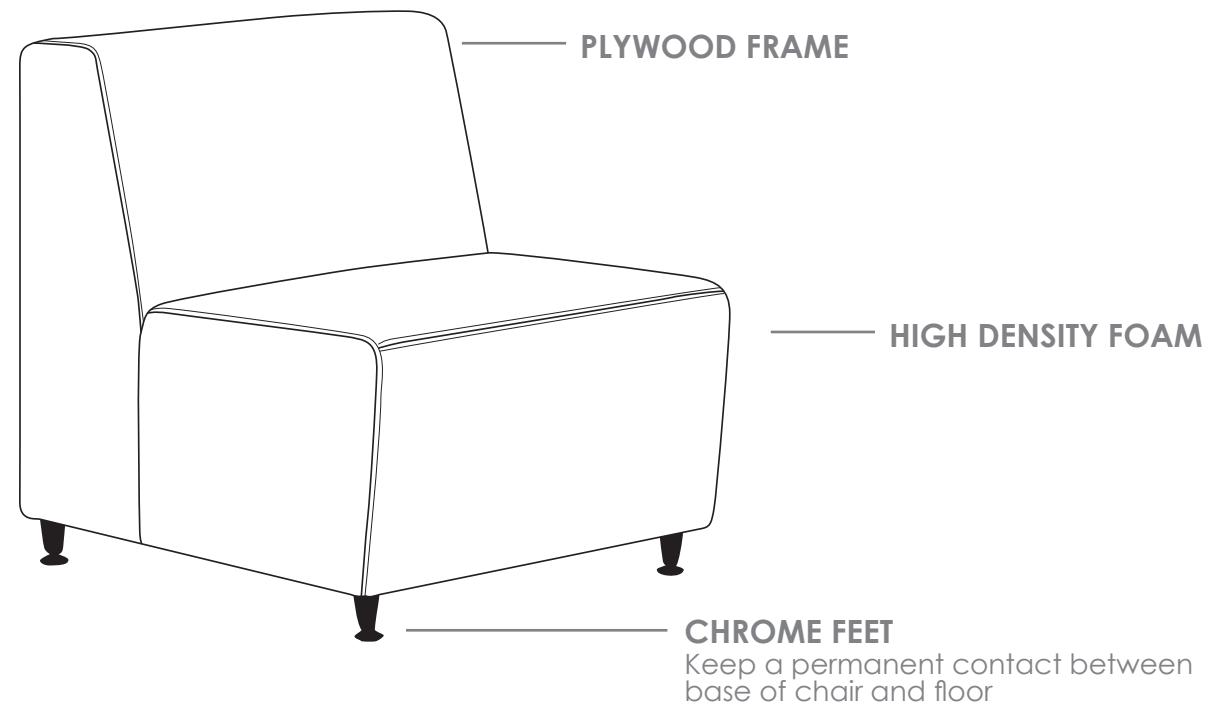

R9 SOFT SEATING

BLITZ

FEATURES

- » High density foam
- » Zig zag steel spring
- » Plywood frame
- » Chrome feet
- » Available in local fabrics
- » Optional frame or base colour (please allow 5 more days)
- » Suitable for indoor use only
- » 5 year warranty
- » Weight limit is 120kg

INDOOR USE ONLY

✗ Do not use as a step ladder

BLITZ-U

BLITZ SOFT SEATING

BLITZ-U

SIDE VIEW

BACK VIEW