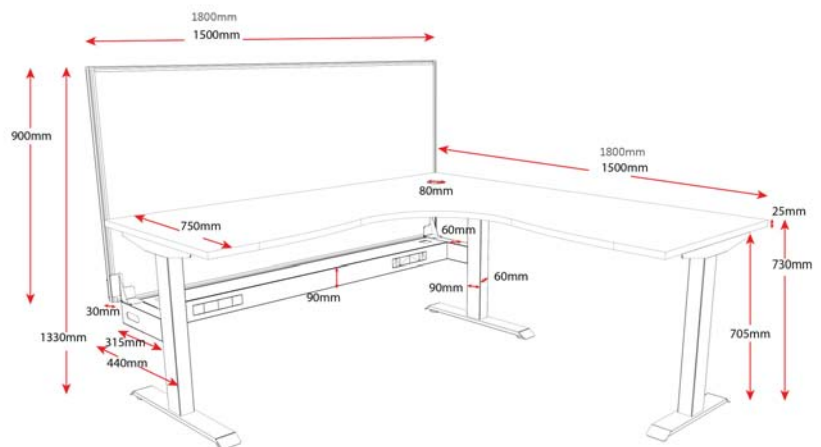

PRODUCT DESCRIPTION

Single Corner Desk - Workstation

EO Rated 25mm thick top with 80mm cable access hole in top

90mm x 60mm Column Leg with foot

Powdercoated under frame

Adjustable levelling feet

Dual cross bar for added stability

10 Year Warranty

Optional

Fully Ducted cable tray with punch out for Power and Data

Privacy Panel 900mm H x 30mm with matching powdercoat frame

DIMENSIONS

Worktop Height

730mm

Worktop Sizes

1500 x 1500 x 750mm

1800 x 1500 x 750mm

1800 x 1800 x 750mm

Natural Oak Top
Black Satin Frame

Natural Oak Top
White Satin Frame

Natural White Top
Black Satin Frame

Natural White Top
White Satin Frame