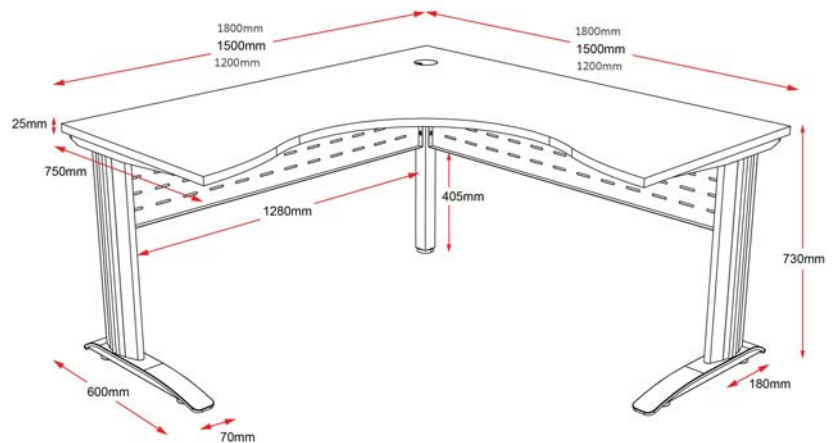

PRODUCT DESCRIPTION

Single Corner Desk - Workstation

EO Rated 25mm thick top with 80mm cable access hole in top

Unique Span Leg

Matching Perforated Modesty Panel with Corner Leg

Powdercoated frame

Adjustable levelling feet

5 Year Warranty

DIMENSIONS

Worktop Height 730mm

Worktop Sizes

1500 x 1500 x 750mm

1800 x 1200 x 750mm

1800 x 1500 x 750mm

1800 x 1800 x 750mm