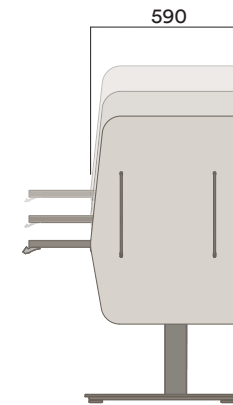

#### Wrap Screen

Wrap Screen Acoustic Panel

- a. Light Grey
- b. Dark Grey

#### Wrap Screen Rod & Bracket

Powdercoat Steel Screen Brackets

- a. Light Grey
- b. Dark Grey (to match Acoustic Panel)
- c. Other Colour

E2-6061

Single Sided Acoustic Screen

E2-6062

Back to Back Acoustic Screen