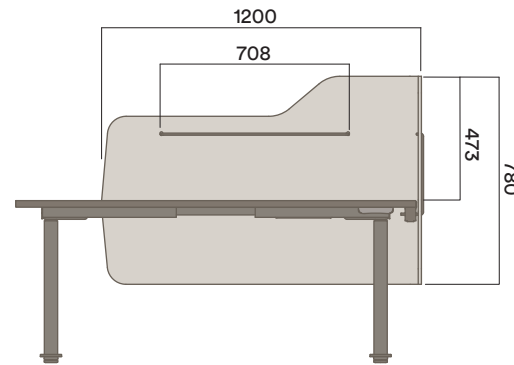

#### Wrap Screen Rod & Bracket

Powdercoat Steel Screen Brackets

- a. Light Grey
- b. Dark Grey (to match Acoustic Panel)
- c. Other Colour

E2-6061

Single Sided Acoustic Screen

E2-6062

Back to Back Acoustic Screen