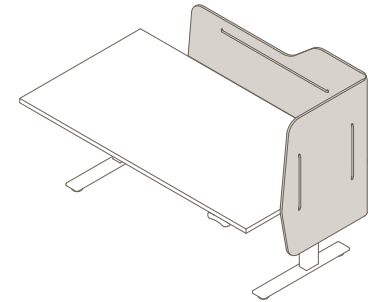

#### Wrap Screen Rod & Bracket

Powdercoat Steel Screen Brackets

- a. Light Grey
- b. Dark Grey (to match Acoustic Panel)
- c. Other Colour

E2-6061

Single Sided Acoustic Screen

E2-6062

Back to Back Acoustic Screen