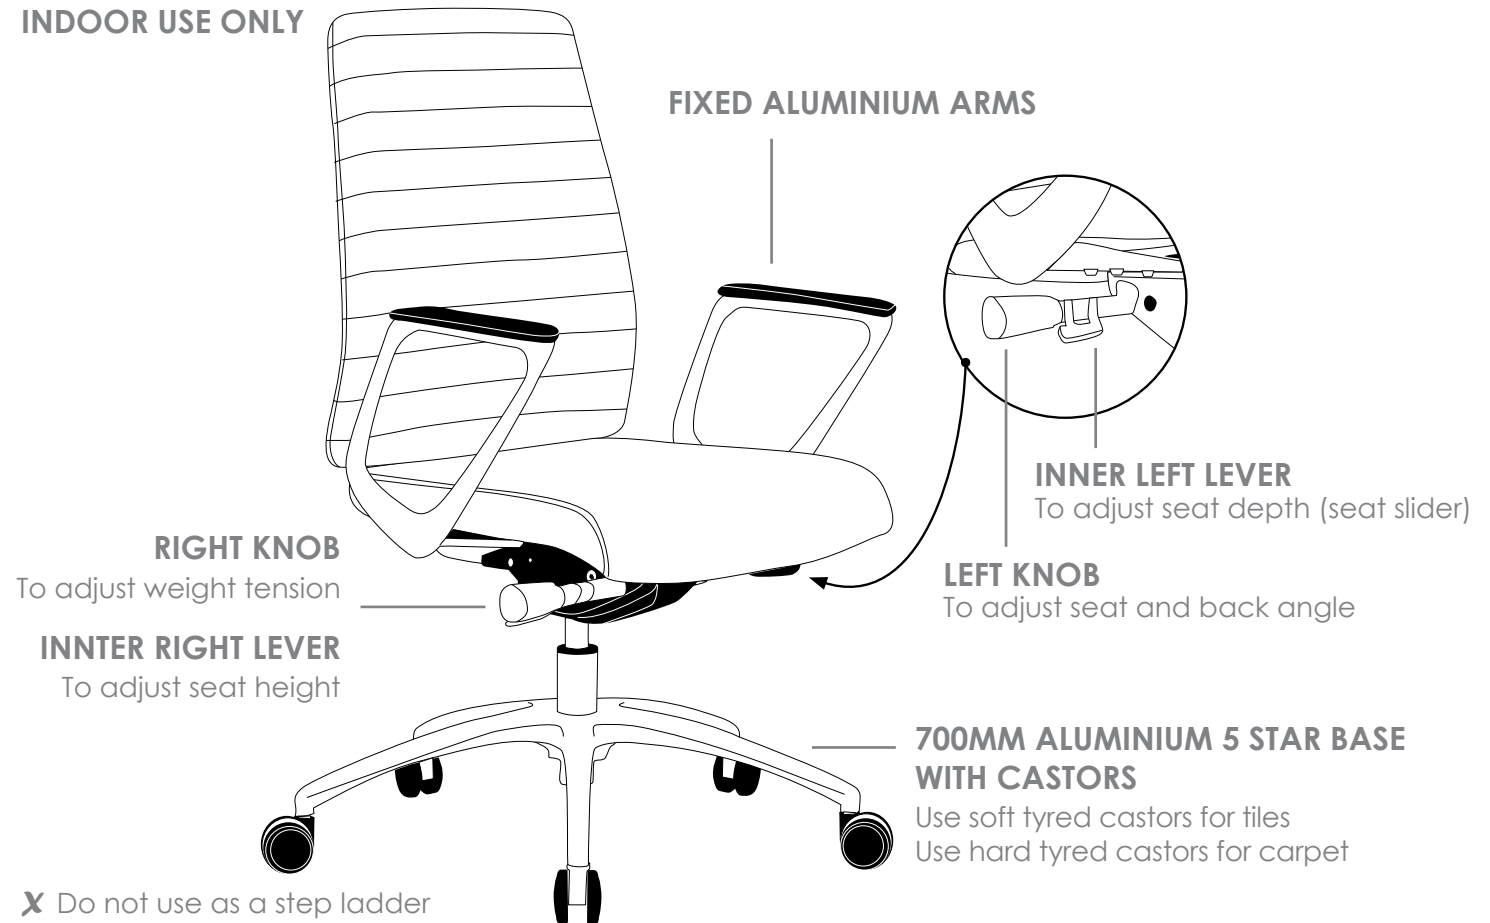

R4 EXECUTIVE SEATING

ENZO

FEATURES

- » Adjustable seat height
- » Adjustable seat and back angle
- » Adjustable seat depth (seat slider)
- » Adjustable weight tension
- » Fixed aluminium arms
- » Available in high and low back
- » Ribbed back
- » Synchron mechanism with 3 locking positions
- » 700mm aluminium base
- » Available in black leather only
- » Suitable for indoor use only
- » 3 year warranty
- » Weight limit is 120kg

INDOOR USE ONLY

ENZO EXECUTIVE SEATING

ENZO-H

ENZO-L

BACKVIEW