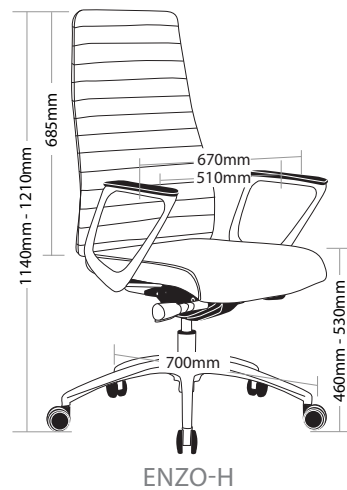

R4 EXECUTIVE SEATING

ENZO

FEATURES

- » Adjustable seat height
- » Adjustable seat and back angle
- » Adjustable seat depth (seat slider)
- » Adjustable weight tension
- » Fixed aluminium arms
- » Available in high and low back
- » Ribbed back
- » Synchron mechanism with 3 locking positions
- » 700mm aluminium base
- » Available in black leather only
- » Suitable for indoor use only
- » 3 year warranty
- » Weight limit is 120kg

INDOOR USE ONLY

ENZO EXECUTIVE SEATING

ENZO-H

ENZO-L

BACKVIEW