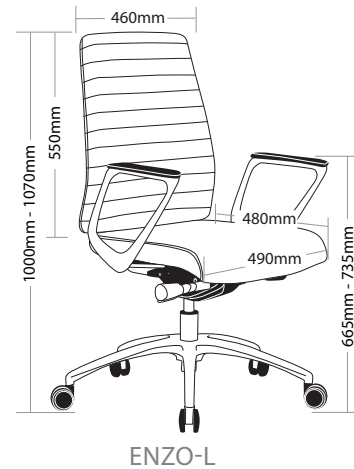

R4 EXECUTIVE SEATING

ENZO

FEATURES

- » Adjustable seat height
- » Adjustable seat and back angle
- » Adjustable seat depth (seat slider)
- » Adjustable weight tension
- » Fixed aluminium arms
- » Available in high and low back
- » Ribbed back
- » Synchron mechanism with 3 locking positions
- » 700mm aluminium base
- » Available in black leather only
- » Suitable for indoor use only
- » 3 year warranty
- » Weight limit is 120kg

INDOOR USE ONLY

ENZO EXECUTIVE SEATING

ENZO-H

ENZO-L

BACKVIEW