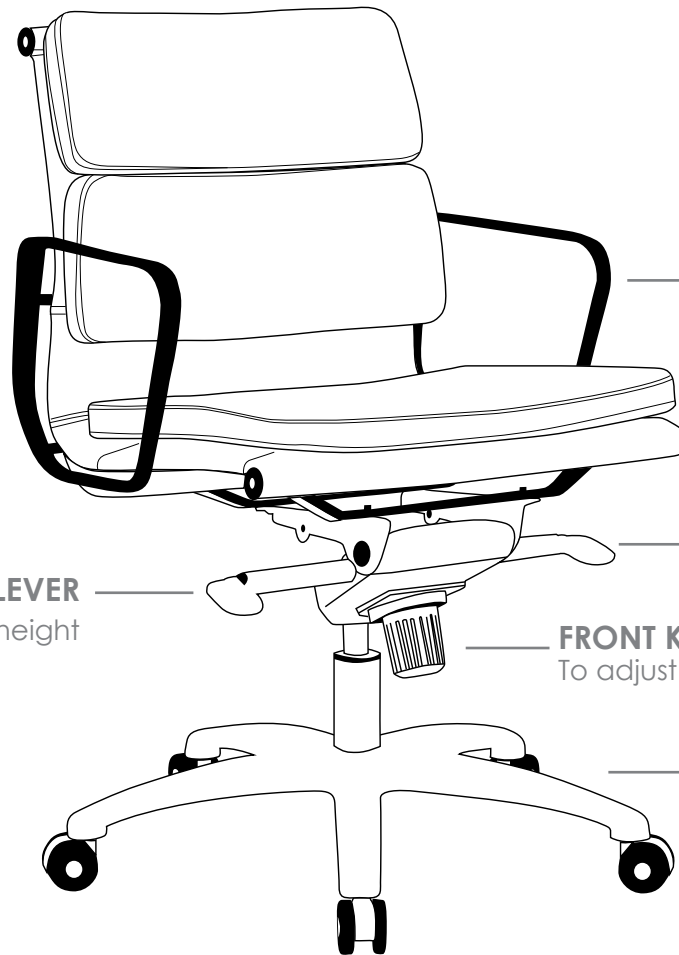

R4 EXECUTIVE SEATING

FLASH

FEATURES

FLEX1H/ FLEX1L

- » Adjustable seat height
- » Adjustable seat and back angle
- » Adjustable weight tension
- » Fixed arms
- » Available in high and low back
- » Knee tilt mechanism with 3 locking positions
- » 700mm aluminium base
- » Aluminium frame
- » Available in black leather only
- » Minor assembly required
- » Suitable for indoor use only
- » 5 year warranty
- » Weight limit is 120kg

FLVC1

- » Aluminium cantilever frame
- » Available in black leather only
- » Minor assembly required
- » Suitable for indoor use only
- » 5 year warranty
- » Weight limit is 120kg

sof
sydney office furniture
sydneyofficefurniture.com.au

INDOOR USE ONLY

X Do not use as a step ladder

FIXED ALUMINIUM ARMS

LEFT LEVER
To adjust seat and back angle

RIGHT LEVER
To adjust seat height

FRONT KNOB
To adjust weight tension

700MM ALUMINIUM 5 STAR BASE WITH CASTORS