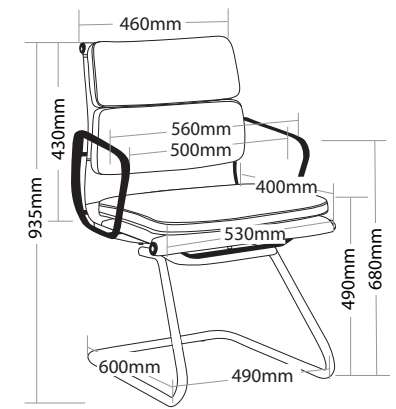

R4 EXECUTIVE SEATING

FLASH

FEATURES

FLEX1H/ FLEX1L

- » Adjustable seat height
- » Adjustable seat and back angle
- » Adjustable weight tension
- » Fixed arms
- » Available in high and low back
- » Knee tilt mechanism with 3 locking positions
- » 700mm aluminium base
- » Aluminium frame
- » Available in black leather only
- » Minor assembly required
- » Suitable for indoor use only
- » 5 year warranty
- » Weight limit is 120kg

FLVC1

- » Aluminium cantilever frame
- » Available in black leather only
- » Minor assembly required
- » Suitable for indoor use only
- » 5 year warranty
- » Weight limit is 120kg

sof
sydney office furniture
sydneyofficefurniture.com.au

INDOOR USE ONLY

X Do not use as a step ladder

FIXED ALUMINIUM ARMS

LEFT LEVER
To adjust seat and back angle

RIGHT LEVER
To adjust seat height

FRONT KNOB
To adjust weight tension

700MM ALUMINIUM 5 STAR BASE WITH CASTORS

Use soft tyred castors for tiles
Use hard tyred castors for carpet

FLVC1