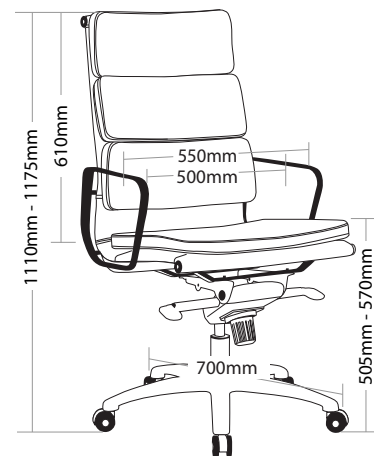

R4 EXECUTIVE SEATING

FLASH

FEATURES

FLEX1H/ FLEX1L

- » Adjustable seat height
- » Adjustable seat and back angle
- » Adjustable weight tension
- » Fixed arms
- » Available in high and low back
- » Knee tilt mechanism with 3 locking positions
- » 700mm aluminium base
- » Aluminium frame
- » Available in black leather only
- » Minor assembly required
- » Suitable for indoor use only
- » 5 year warranty
- » Weight limit is 120kg

FLVC1

- » Aluminium cantilever frame
- » Available in black leather only
- » Minor assembly required
- » Suitable for indoor use only
- » 5 year warranty
- » Weight limit is 120kg

sof
sydney office furniture
sydneyofficefurniture.com.au

INDOOR USE ONLY

X Do not use as a step ladder

FIXED ALUMINIUM ARMS

LEFT LEVER
To adjust seat and back angle

RIGHT LEVER
To adjust seat height

FRONT KNOB
To adjust weight tension

700MM ALUMINIUM 5 STAR BASE WITH CASTORS

Use soft tyred castors for tiles
Use hard tyred castors for carpet

FLEX1H