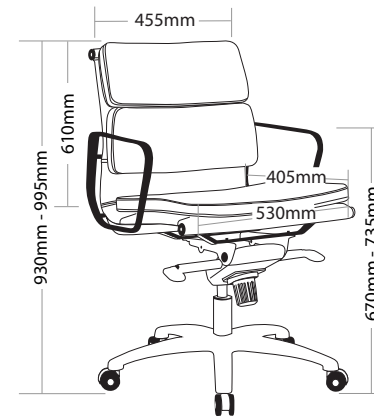

R4 EXECUTIVE SEATING

FLASH

FEATURES

FLEX1H/ FLEX1L

- » Adjustable seat height
- » Adjustable seat and back angle
- » Adjustable weight tension
- » Fixed arms
- » Available in high and low back
- » Knee tilt mechanism with 3 locking positions
- » 700mm aluminium base
- » Aluminium frame
- » Available in black leather only
- » Minor assembly required
- » Suitable for indoor use only
- » 5 year warranty
- » Weight limit is 120kg

FLVC1

- » Aluminium cantilever frame
- » Available in black leather only
- » Minor assembly required
- » Suitable for indoor use only
- » 5 year warranty
- » Weight limit is 120kg

sof
sydney office furniture
sydneyofficefurniture.com.au

INDOOR USE ONLY

X Do not use as a step ladder

FIXED ALUMINIUM ARMS

LEFT LEVER
To adjust seat and back angle

RIGHT LEVER
To adjust seat height

FRONT KNOB
To adjust weight tension

700MM ALUMINIUM 5 STAR BASE WITH CASTORS

Use soft tyred castors for tiles
Use hard tyred castors for carpet

FLEX1L