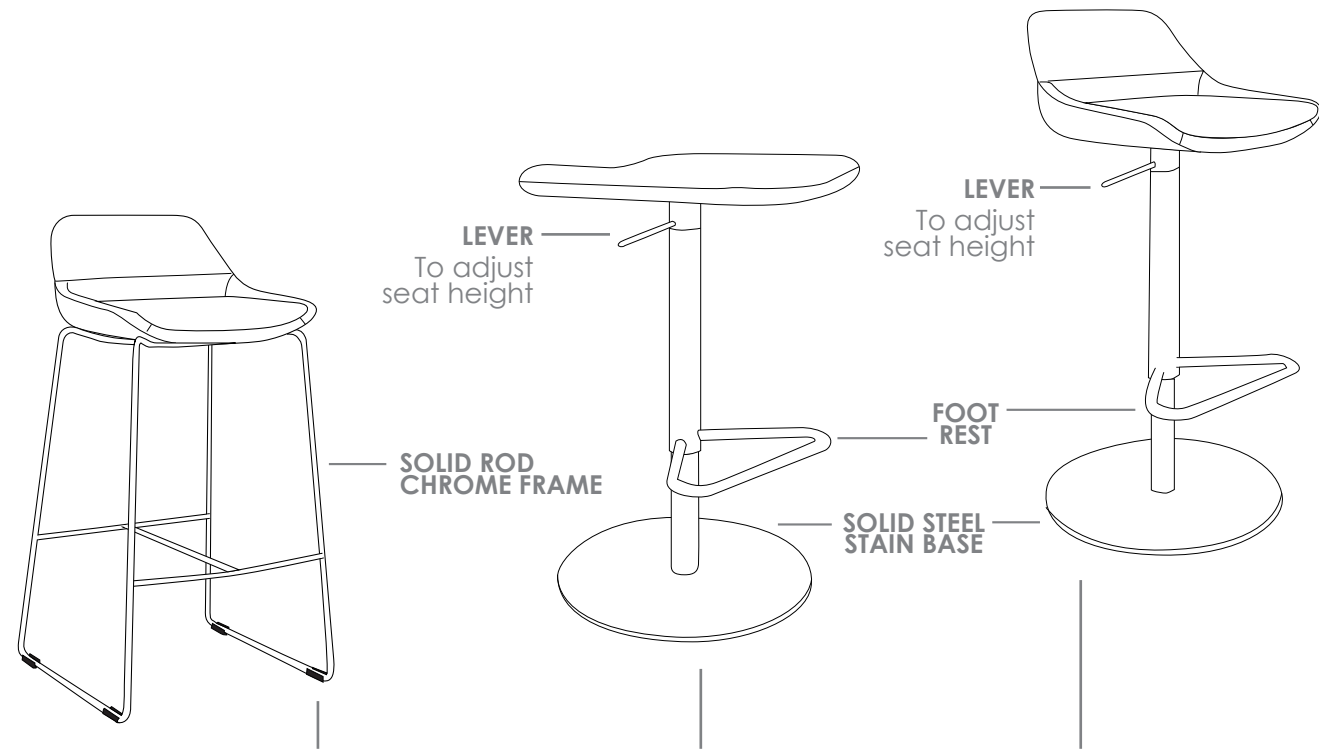

GAMMA, LIFT, VEGAS AND FLOW

FEATURES

GAMMA/ VEGAS FEATURES

- » Solid rod chrome frame
- » Available in local fabrics
- » Optional frame or base colour (please allow 5 more days)
- » Suitable for indoor use only
- » 4 year warranty
- » Weight limit is 120kg

LIFT/ FLOW FEATURES

- » Adjustable seat height
- » Solid steel stain base
- » Foot rest
- » Available in local fabrics
- » Suitable for indoor use only
- » 4 year warranty
- » Weight limit is 120kg

INDOOR USE ONLY

X Do not use as a step ladder

Keep a permanent contact between base of chair and floor

GAMMA, LIFT, VEGAS AND FLOW BARS STOOLS

GAMMA

LIFT

VEGAS

FLOW