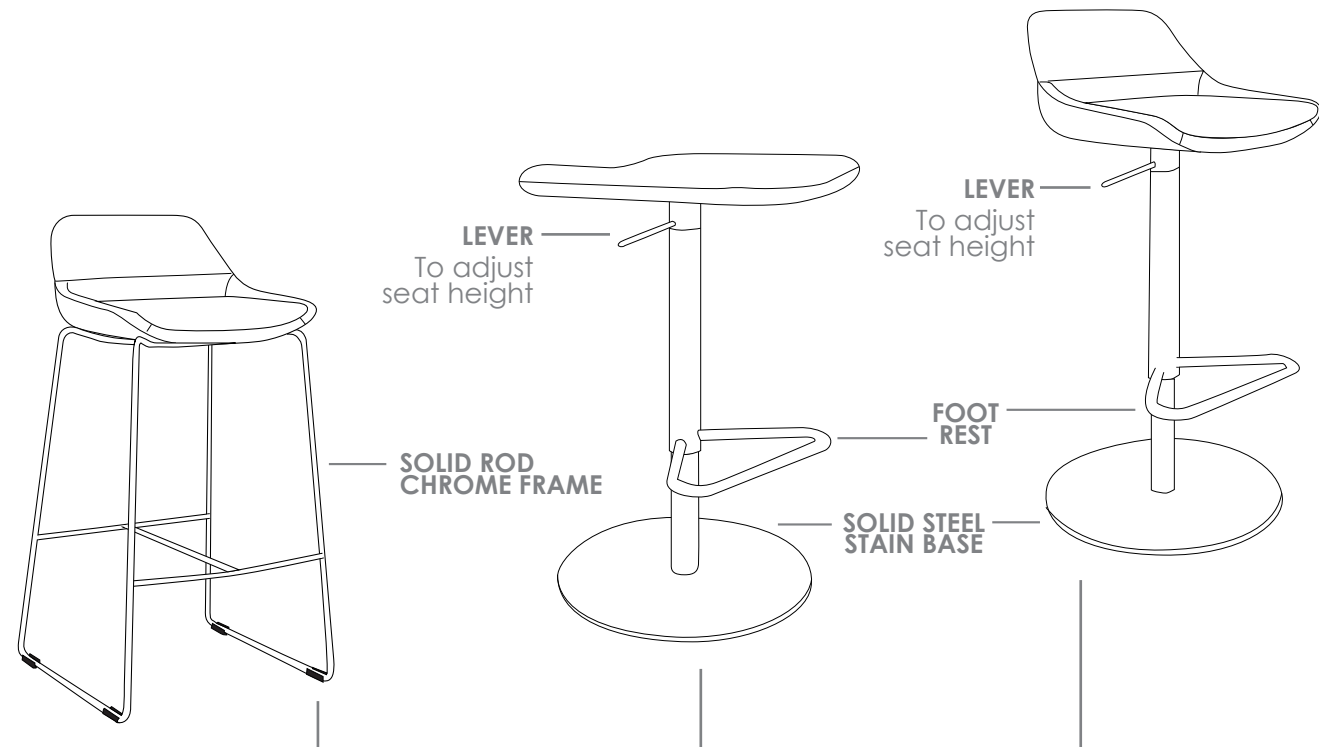

GAMMA, LIFT, VEGAS AND FLOW

FEATURES

GAMMA/ VEGAS FEATURES

- » Solid rod chrome frame
- » Available in local fabrics
- » Optional frame or base colour (please allow 5 more days)
- » Suitable for indoor use only
- » 4 year warranty
- » Weight limit is 120kg

LIFT/ FLOW FEATURES

- » Adjustable seat height
- » Solid steel stain base
- » Foot rest
- » Available in local fabrics
- » Suitable for indoor use only
- » 4 year warranty
- » Weight limit is 120kg

INDOOR USE ONLY

X Do not use as a step ladder

Keep a permanent contact between base of chair and floor

GAMMA, LIFT, VEGAS AND FLOW BARS STOOLS

GAMMA

LIFT

VEGAS

FLOW