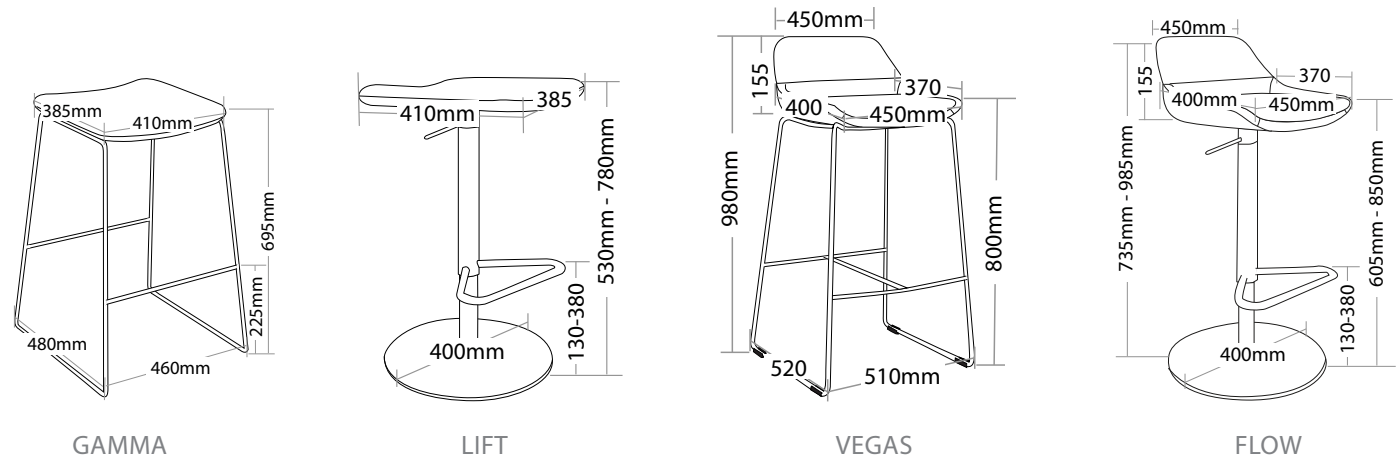

GAMMA, LIFT, VEGAS AND FLOW

FEATURES

GAMMA/ VEGAS FEATURES

- » Solid rod chrome frame
- » Available in local fabrics
- » Optional frame or base colour (please allow 5 more days)
- » Suitable for indoor use only
- » 4 year warranty
- » Weight limit is 120kg

LIFT/ FLOW FEATURES

- » Adjustable seat height
- » Solid steel stain base
- » Foot rest
- » Available in local fabrics
- » Suitable for indoor use only
- » 4 year warranty
- » Weight limit is 120kg

INDOOR USE ONLY

X Do not use as a step ladder

Keep a permanent contact between base of chair and floor

GAMMA, LIFT, VEGAS AND FLOW BARS STOOLS

GAMMA

LIFT

VEGAS

FLOW