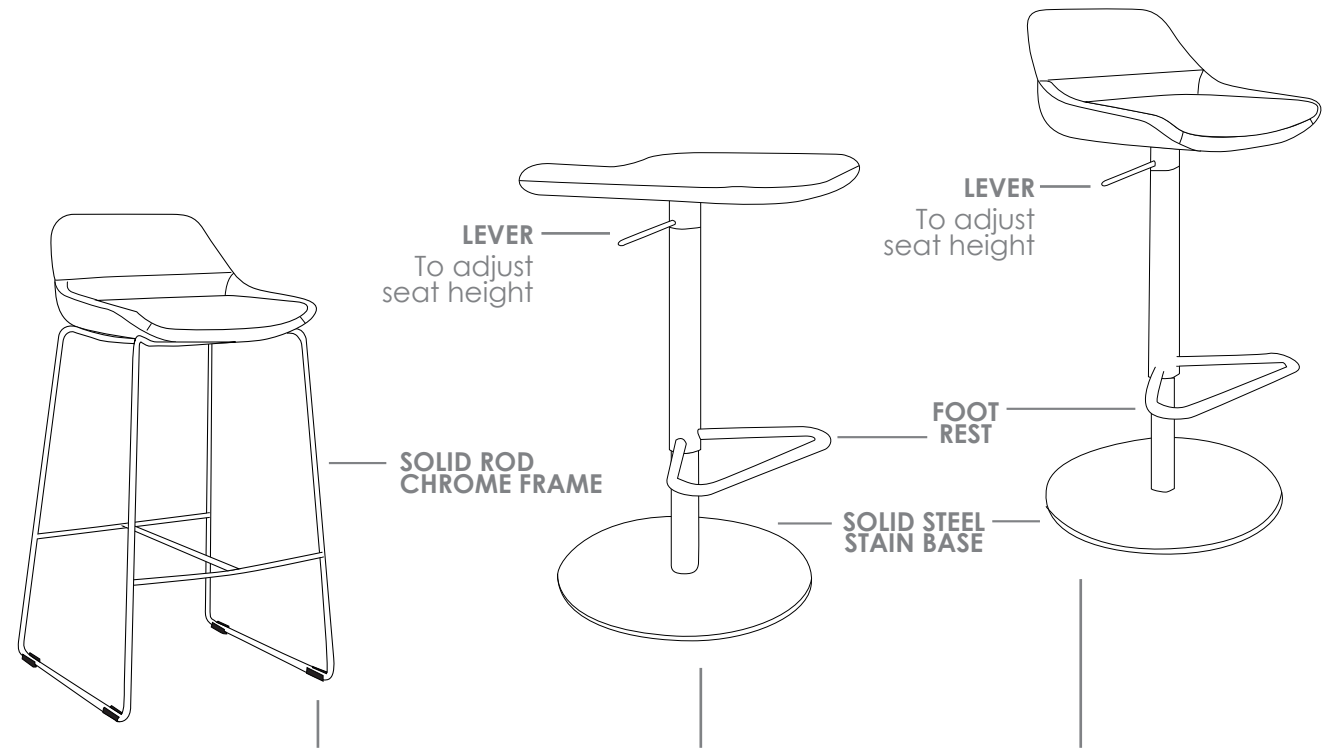

GAMMA, LIFT, VEGAS AND FLOW

FEATURES

GAMMA/ VEGAS FEATURES

- » Solid rod chrome frame
- » Available in local fabrics
- » Optional frame or base colour (please allow 5 more days)
- » Suitable for indoor use only
- » 4 year warranty
- » Weight limit is 120kg

LIFT/ FLOW FEATURES

- » Adjustable seat height
- » Solid steel stain base
- » Foot rest
- » Available in local fabrics
- » Suitable for indoor use only
- » 4 year warranty
- » Weight limit is 120kg

INDOOR USE ONLY

X Do not use as a step ladder

Keep a permanent contact between base of chair and floor