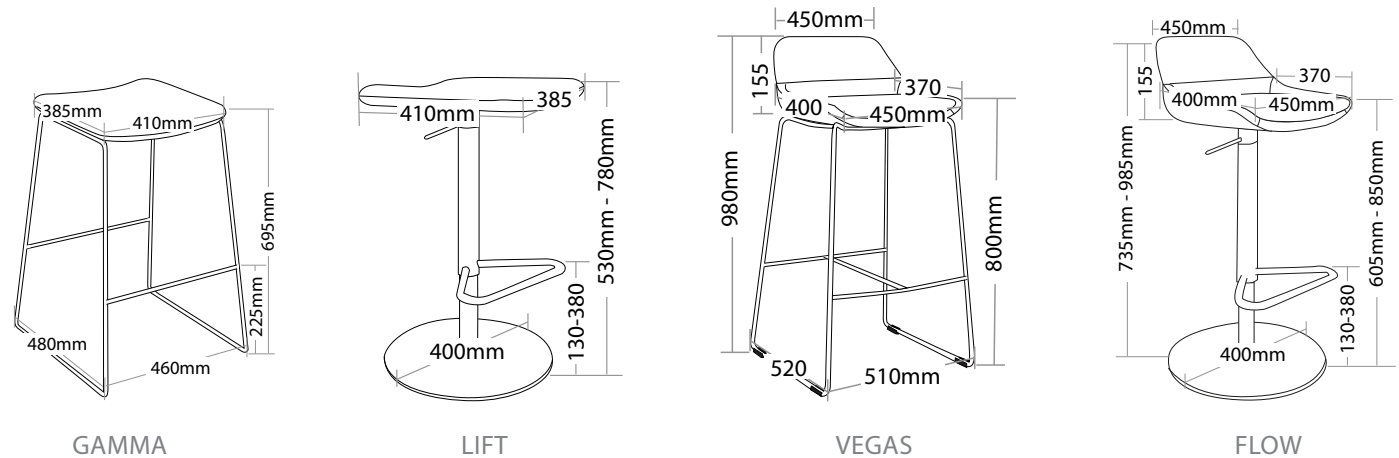

GAMMA, LIFT, VEGAS AND FLOW

FEATURES

GAMMA/ VEGAS FEATURES

- » Solid rod chrome frame
- » Available in local fabrics
- » Optional frame or base colour (please allow 5 more days)
- » Suitable for indoor use only
- » 4 year warranty
- » Weight limit is 120kg

LIFT/ FLOW FEATURES

- » Adjustable seat height
- » Solid steel stain base
- » Foot rest
- » Available in local fabrics
- » Suitable for indoor use only
- » 4 year warranty
- » Weight limit is 120kg

INDOOR USE ONLY

X Do not use as a step ladder

Keep a permanent contact between base of chair and floor