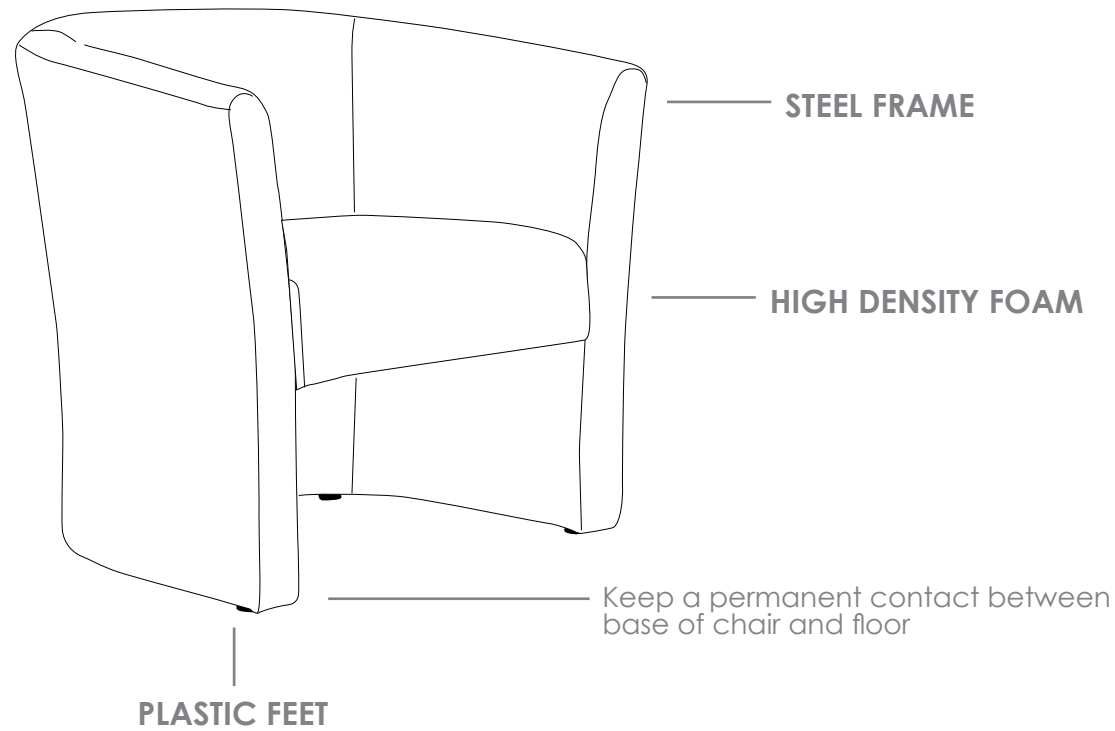

R8 SOFT SEATING

ORION

FEATURES

- » High density foam
- » Steel frame
- » Plastic feet
- » Available in black PU only
- » Minor assembly required
- » Suitable for indoor use only
- » 3 year warranty
- » Weight limit is 120kg

INDOOR USE ONLY

✗ Do not use as a step ladder

ORION

ORION SOFT SEATING

ORION

FRONT VIEW

BACK VIEW