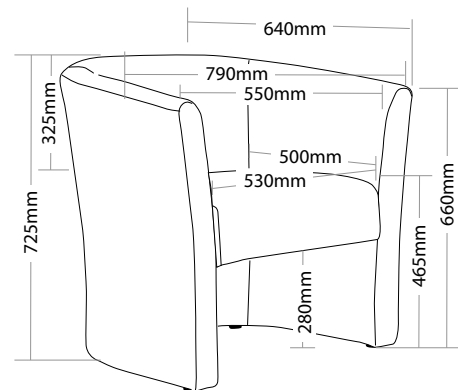

R8 SOFT SEATING

ORION

FEATURES

- » High density foam
- » Steel frame
- » Plastic feet
- » Available in black PU only
- » Minor assembly required
- » Suitable for indoor use only
- » 3 year warranty
- » Weight limit is 120kg

INDOOR USE ONLY

✗ Do not use as a step ladder

ORION

ORION SOFT SEATING

ORION

FRONT VIEW

BACK VIEW