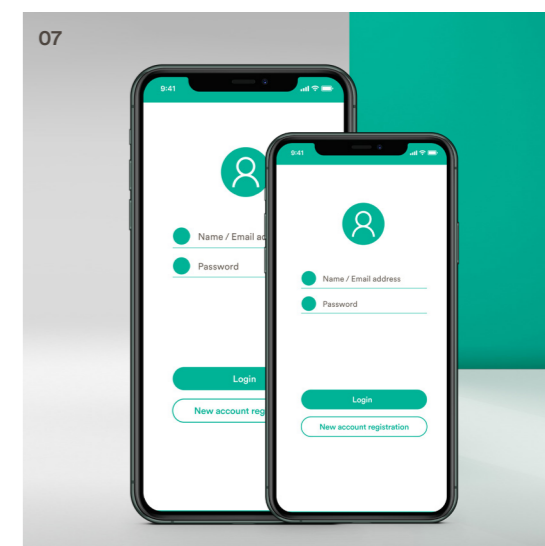

- 01 Ovation is available as Single Sided, Back to Back, 90° and 120° desking solutions.
- 02 Like the arteries of a transport system, we have redesigned the way we route soft wiring, concealing it in an enclosed cable pathway with removable segregation and

- multiple access points to keep the system running smoothly and efficiently.
- 03 A unique cable bridge option allows the user to conceal and segregate soft wiring from work point to work point.
- 04 Ovation's optional Power Pocket Modesty allows for

- up to 6xGPO points and provides a clean and easy solution for excess cabling.
- 05 Acoustic screens are available at two heights with PET and upholstered finish options. Framed and Frameless options are both available.
- 06 Electric height-adjustable

- Ovation frames can be pre-programmed to three different height settings and come with an in-built 'Impact-Stop' response.
- 07 Electric height-adjustable Ovation desks have the option to integrate smartphone-based controls via our Bluetooth Wellness App.