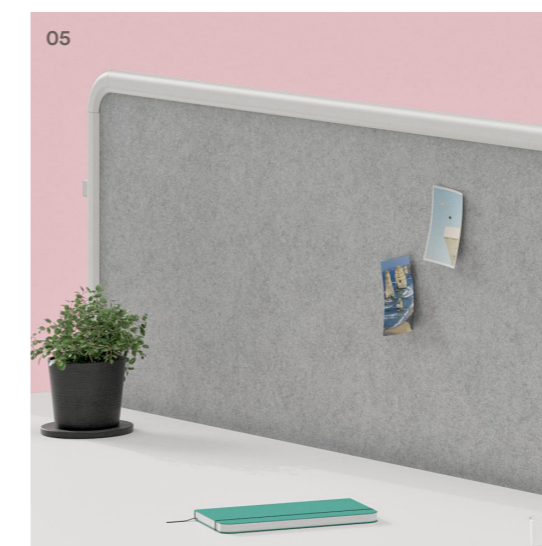

- 01 Ovation is available as Single Sided, Back to Back, 90° and 120° desking solutions.
- 02 Like the arteries of a transport system, we have redesigned the way we route soft wiring, concealing it in an enclosed cable pathway with removable segregation and

- multiple access points to keep the system running smoothly and efficiently.
- 03 A unique cable bridge option allows the user to conceal and segregate soft wiring from work point to work point.
- 04 Ovation's optional Power Pocket Modesty allows for

- up to 6xGPO points and provides a clean and easy solution for excess cabling.
- 05 Acoustic screens are available at two heights with PET and upholstered finish options. Framed and Frameless options are both available.
- 06 Electric height-adjustable

- Ovation frames can be pre-programmed to three different height settings and come with an in-built 'Impact-Stop' response.
- 07 Electric height-adjustable Ovation desks have the option to integrate smartphone-based controls via our Bluetooth Wellness App.