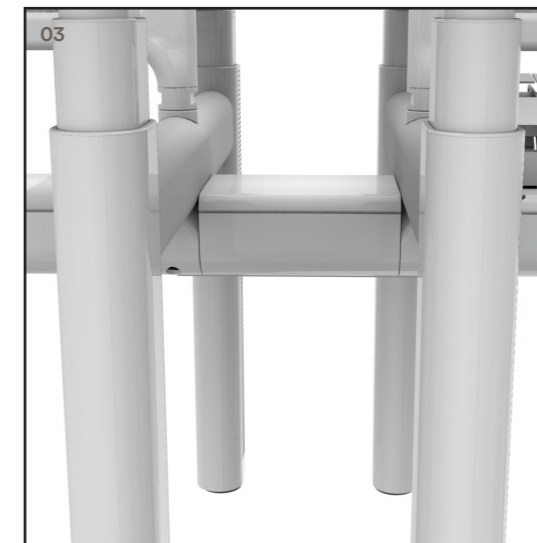

- 01 Ovation is available as Single Sided, Back to Back, 90° and 120° desking solutions.
- 02 Like the arteries of a transport system, we have redesigned the way we route soft wiring, concealing it in an enclosed cable pathway with removable segregation and

- multiple access points to keep the system running smoothly and efficiently.
- 03 A unique cable bridge option allows the user to conceal and segregate soft wiring from work point to work point.
- 04 Ovation's optional Power Pocket Modesty allows for

- up to 6xGPO points and provides a clean and easy solution for excess cabling.
- 05 Acoustic screens are available at two heights with PET and upholstered finish options. Framed and Frameless options are both available.
- 06 Electric height-adjustable

- Ovation frames can be pre-programmed to three different height settings and come with an in-built 'Impact-Stop' response.
- 07 Electric height-adjustable Ovation desks have the option to integrate smartphone-based controls via our Bluetooth Wellness App.