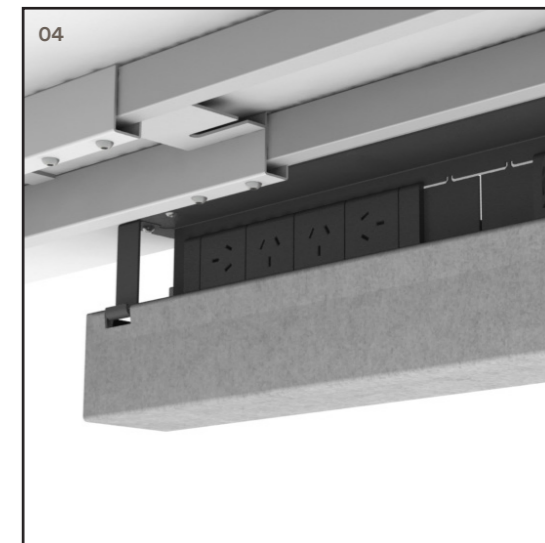

- 01 Ovation is available as Single Sided, Back to Back, 90° and 120° desking solutions.
- 02 Like the arteries of a transport system, we have redesigned the way we route soft wiring, concealing it in an enclosed cable pathway with removable segregation and

- multiple access points to keep the system running smoothly and efficiently.
- 03 A unique cable bridge option allows the user to conceal and segregate soft wiring from work point to work point.
- 04 Ovation's optional Power Pocket Modesty allows for

- up to 6xGPO points and provides a clean and easy solution for excess cabling.
- 05 Acoustic screens are available at two heights with PET and upholstered finish options. Framed and Frameless options are both available.
- 06 Electric height-adjustable

- Ovation frames can be pre-programmed to three different height settings and come with an in-built 'Impact-Stop' response.
- 07 Electric height-adjustable Ovation desks have the option to integrate smartphone-based controls via our Bluetooth Wellness App.