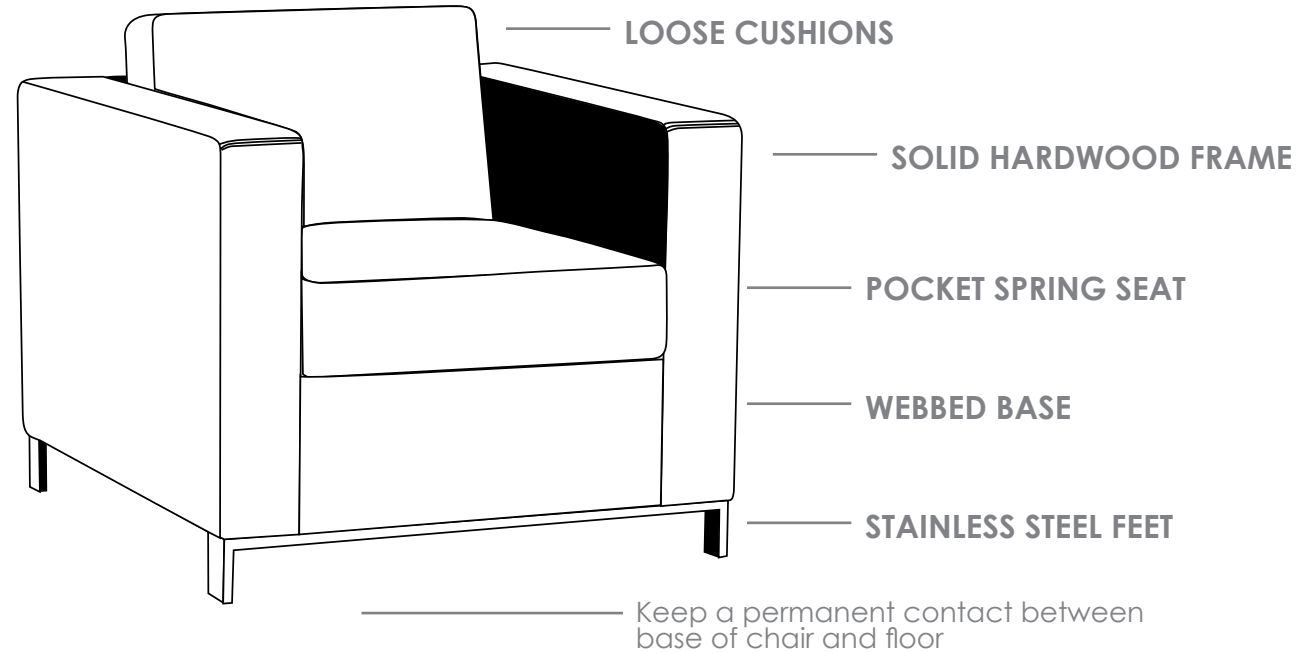

R8 SOFT SEATING

PLAZA

FEATURES

- » Optional 1, 2 or 3 seater
- » Pocket spring seat
- » Loose cushions upholstered both sides
- » Zig zag steel spring
- » Webbed base
- » Solid hardwood frame
- » Stainless steel feet
- » Available in black PU only
- » Minor assembly required
- » Suitable for indoor use only
- » 5 year warranty
- » Weight limit for 1 seater is 130kg
- » Weight limit for 2 seater is 260kg
- » Weight limit for 3 seater is 390kg

sydney office furniture
sydneyofficefurniture.com.au

INDOOR USE ONLY

✗ Do not use as a step ladder

PL-1S

PL-2S

PL-3S

PLAZA SOFT SEATING

PL-1S