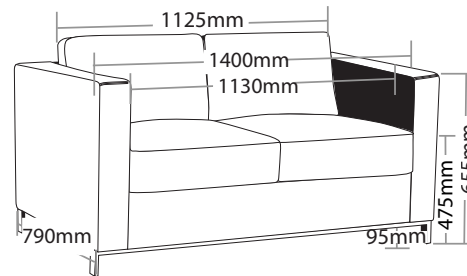

R8 SOFT SEATING

PLAZA

FEATURES

- » Optional 1, 2 or 3 seater
- » Pocket spring seat
- » Loose cushions upholstered both sides
- » Zig zag steel spring
- » Webbed base
- » Solid hardwood frame
- » Stainless steel feet
- » Available in black PU only
- » Minor assembly required
- » Suitable for indoor use only
- » 5 year warranty
- » Weight limit for 1 seater is 130kg
- » Weight limit for 2 seater is 260kg
- » Weight limit for 3 seater is 390kg

sydney office furniture
sydneyofficefurniture.com.au

INDOOR USE ONLY

✗ Do not use as a step ladder

PL-2S