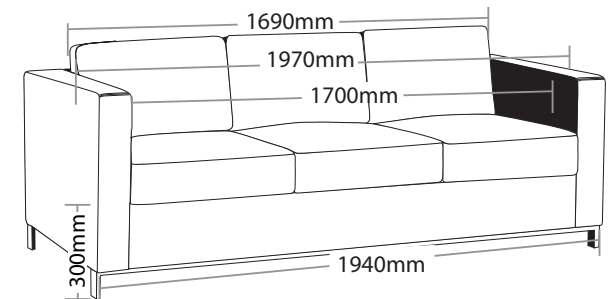

R8 SOFT SEATING

PLAZA

FEATURES

- » Optional 1, 2 or 3 seater
- » Pocket spring seat
- » Loose cushions upholstered both sides
- » Zig zag steel spring
- » Webbed base
- » Solid hardwood frame
- » Stainless steel feet
- » Available in black PU only
- » Minor assembly required
- » Suitable for indoor use only
- » 5 year warranty
- » Weight limit for 1 seater is 130kg
- » Weight limit for 2 seater is 260kg
- » Weight limit for 3 seater is 390kg

sydney office furniture
sydneyofficefurniture.com.au

INDOOR USE ONLY

✗ Do not use as a step ladder

PL-1S

PL-2S

PL-3S

PLAZA SOFT SEATING

PL-1S