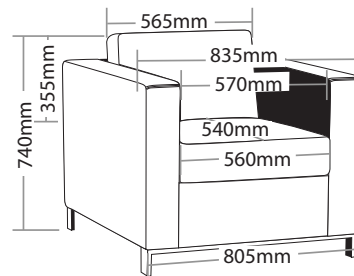

FEATURES

- » Optional 1, 2 or 3 seater
- » Pocket spring seat
- » Loose cushions upholstered both sides
- » Zig zag steel spring
- » Webbed base
- » Solid hardwood frame
- » Stainless steel feet
- » Available in black PU only
- » Minor assembly required
- » Suitable for indoor use only
- » 5 year warranty
- » Weight limit for 1 seater is 130kg
- » Weight limit for 2 seater is 260kg
- » Weight limit for 3 seater is 390kg

sydney office furniture
sydneyofficefurniture.com.au

INDOOR USE ONLY

✗ Do not use as a step ladder

PL-1S