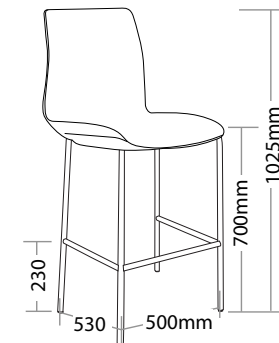

### FEATURES

- » Optional arms
- » Optional tablet arm
- » Optional stool
- » Optional black metal trolley, easy to move when stacked
- » Optional 4 legs or sled base chrome frame
- » Available in beam seating
- » Stackable
  - » Maximum 13 chairs on trolley
  - » Maximum 5 chairs on floor
  - » Maximum 3 chairs with stool or arms
  - » Maximum 3 chairs with tablet arms
- » Plastic under pan
- » Available in black, red and white only
- » Suitable for indoor use only
- » 4 year warranty
- » Weight limit is 120kg

### COLOUR

INDOOR USE ONLY

✗ Do not use as a step ladder

POD-4

POD-4A

POD-4T

POD-ST

POD-TRL

### FEATURES

- » Optional arms
- » Optional tablet arm
- » Optional black metal trolley, easy to move when stacked
- » Optional 4 legs or sled base chrome frame
- » Available in beam seating
- » Stackable
  - » Maximum 13 chairs on trolley
  - » Maximum 5 chairs on floor
  - » Not stackable with arms or tablet arms
- » Plastic under pan
- » Available in black, red and white only
- » Suitable for indoor use only
- » 4 year warranty
- » Weight limit is 120kg