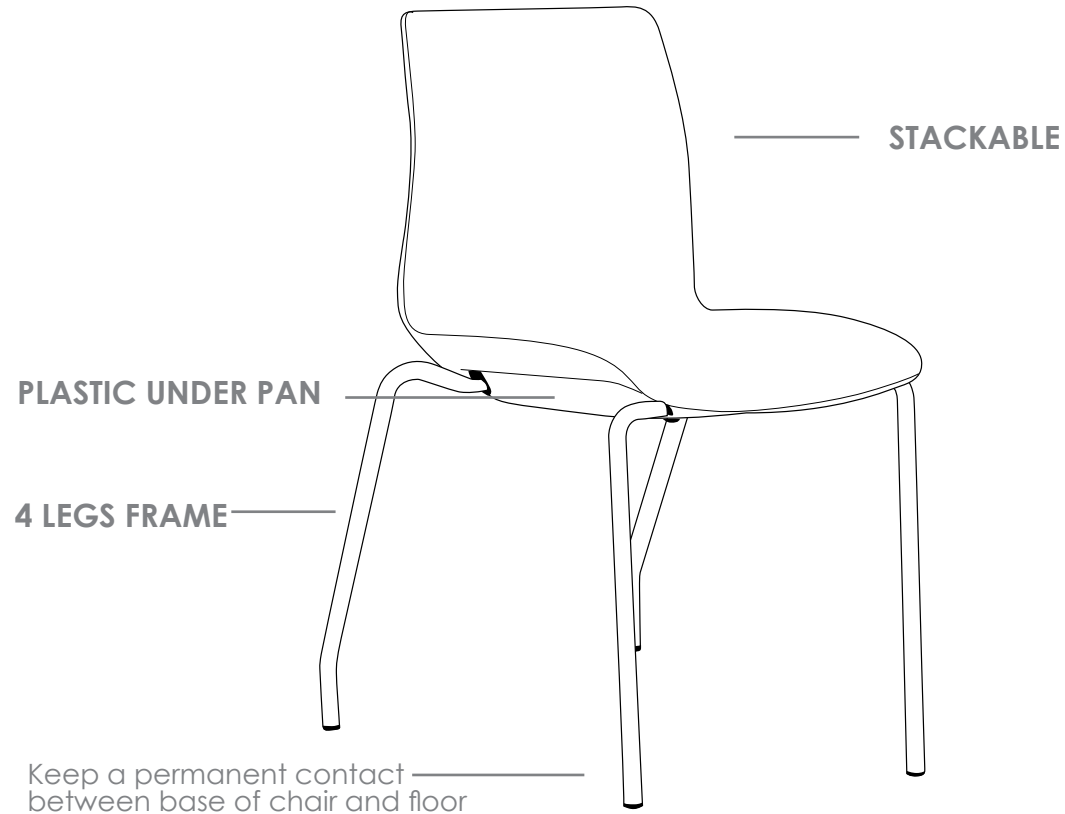

## POD 4 LEGS

### FEATURES

- » Optional arms
- » Optional tablet arm
- » Optional stool
- » Optional black metal trolley, easy to move when stacked
- » Optional 4 legs or sled base chrome frame
- » Available in beam seating
- » Stackable
  - » Maximum 13 chairs on trolley
  - » Maximum 5 chairs on floor
  - » Maximum 3 chairs with stool or arms
  - » Maximum 3 chairs with tablet arms
- » Plastic under pan
- » Available in black, red and white only
- » Suitable for indoor use only
- » 4 year warranty
- » Weight limit is 120kg

### COLOUR

INDOOR USE ONLY

✗ Do not use as a step ladder

POD-4

POD-4A

POD-4T

POD-ST

POD-TRL

### FEATURES

- » Optional arms
- » Optional tablet arm
- » Optional black metal trolley, easy to move when stacked
- » Optional 4 legs or sled base chrome frame
- » Available in beam seating
- » Stackable
  - » Maximum 13 chairs on trolley
  - » Maximum 5 chairs on floor
  - » Not stackable with arms or tablet arms
- » Plastic under pan
- » Available in black, red and white only
- » Suitable for indoor use only
- » 4 year warranty
- » Weight limit is 120kg