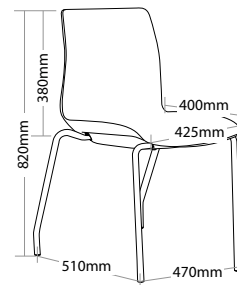

INDOOR USE ONLY

✗ Do not use as a step ladder

POD-4