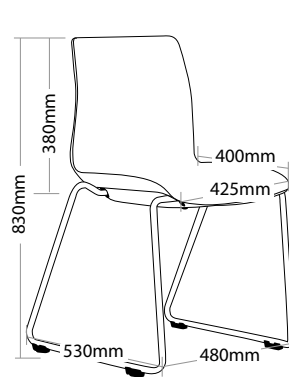

R5 HOSPITALITY SEATING

POD SLED

FEATURES

- » Optional arms
- » Optional tablet arm
- » Optional black metal trolley, easy to move when stacked
- » Optional 4 legs or sled base chrome frame
- » Available in beam seating
- » Stackable
  - » Maximum 13 chairs on trolley
  - » Maximum 5 chairs on floor
  - » Not stackable with arms or tablet arms
- » Plastic under pan
- » Available in black, red and white only
- » Suitable for indoor use only
- » 4 year warranty
- » Weight limit is 120kg

COLOUR

sof
sydney office furniture
sydneyofficefurniture.com.au

INDOOR USE ONLY

✗ Do not use as a step ladder

POD-S