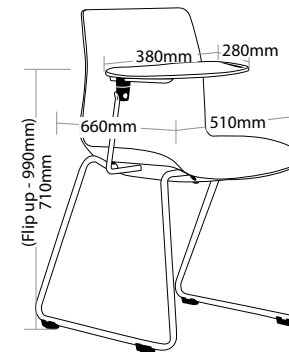

R5 HOSPITALITY SEATING

POD SLED

FEATURES

- » Optional arms
- » Optional tablet arm
- » Optional black metal trolley, easy to move when stacked
- » Optional 4 legs or sled base chrome frame
- » Available in beam seating
- » Stackable
  - » Maximum 13 chairs on trolley
  - » Maximum 5 chairs on floor
  - » Not stackable with arms or tablet arms
- » Plastic under pan
- » Available in black, red and white only
- » Suitable for indoor use only
- » 4 year warranty
- » Weight limit is 120kg

COLOUR

sof
sydney office furniture
sydneyofficefurniture.com.au

INDOOR USE ONLY

✗ Do not use as a step ladder

POD-ST