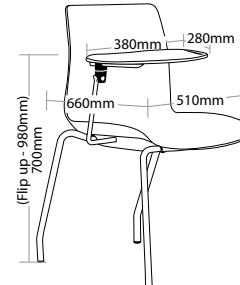

R5 HOSPITALITY SEATING

POD 4 LEGS

FEATURES

- » Optional arms
- » Optional tablet arm
- » Optional stool
- » Optional black metal trolley, easy to move when stacked
- » Optional 4 legs or sled base chrome frame
- » Available in beam seating
- » Stackable
  - » Maximum 13 chairs on trolley
  - » Maximum 5 chairs on floor
  - » Maximum 3 chairs with stool or arms
  - » Maximum 3 chairs with tablet arms
- » Plastic under pan
- » Available in black, red and white only
- » Suitable for indoor use only
- » 4 year warranty
- » Weight limit is 120kg

COLOUR

INDOOR USE ONLY

✗ Do not use as a step ladder

POD-4T