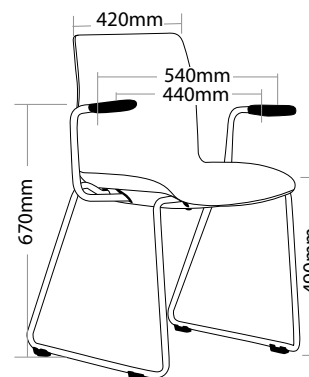

R5 HOSPITALITY SEATING

POD SLED

FEATURES

- » Optional arms
- » Optional tablet arm
- » Optional black metal trolley, easy to move when stacked
- » Optional 4 legs or sled base chrome frame
- » Available in beam seating
- » Stackable
  - » Maximum 13 chairs on trolley
  - » Maximum 5 chairs on floor
  - » Not stackable with arms or tablet arms
- » Plastic under pan
- » Available in black, red and white only
- » Suitable for indoor use only
- » 4 year warranty
- » Weight limit is 120kg

COLOUR

sof
sydney office furniture
sydneyofficefurniture.com.au

INDOOR USE ONLY

✗ Do not use as a step ladder

POD-SA