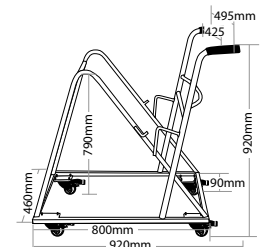

### FEATURES

- » Optional arms
- » Optional tablet arm
- » Optional stool
- » Optional black metal trolley, easy to move when stacked
- » Optional 4 legs or sled base chrome frame
- » Available in beam seating
- » Stackable
  - » Maximum 13 chairs on trolley
  - » Maximum 5 chairs on floor
  - » Maximum 3 chairs with stool or arms
  - » Maximum 3 chairs with tablet arms
- » Plastic under pan
- » Available in black, red and white only
- » Suitable for indoor use only
- » 4 year warranty
- » Weight limit is 120kg

### COLOUR

INDOOR USE ONLY

✗ Do not use as a step ladder

POD-4

POD-4A

POD-4T

POD-ST

POD-TRL