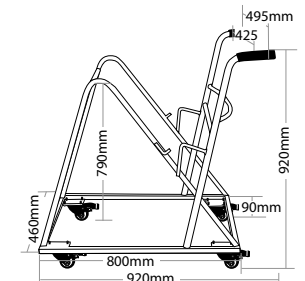

R5 HOSPITALITY SEATING

POD SLED

FEATURES

- » Optional arms
- » Optional tablet arm
- » Optional black metal trolley, easy to move when stacked
- » Optional 4 legs or sled base chrome frame
- » Available in beam seating
- » Stackable
  - » Maximum 13 chairs on trolley
  - » Maximum 5 chairs on floor
  - » Not stackable with arms or tablet arms
- » Plastic under pan
- » Available in black, red and white only
- » Suitable for indoor use only
- » 4 year warranty
- » Weight limit is 120kg

COLOUR

sof
sydney office furniture
sydneyofficefurniture.com.au

INDOOR USE ONLY

✗ Do not use as a step ladder

POD-TRL