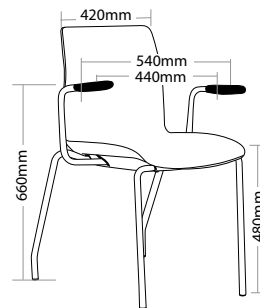

### FEATURES

- » Optional arms
- » Optional tablet arm
- » Optional stool
- » Optional black metal trolley, easy to move when stacked
- » Optional 4 legs or sled base chrome frame
- » Available in beam seating
- » Stackable
  - » Maximum 13 chairs on trolley
  - » Maximum 5 chairs on floor
  - » Maximum 3 chairs with stool or arms
  - » Maximum 3 chairs with tablet arms
- » Plastic under pan
- » Available in black, red and white only
- » Suitable for indoor use only
- » 4 year warranty
- » Weight limit is 120kg

### COLOUR

INDOOR USE ONLY

✗ Do not use as a step ladder

POD-4

POD-4A

POD-4T

POD-ST

POD-TRL

### FEATURES

- » Optional arms
- » Optional tablet arm
- » Optional black metal trolley, easy to move when stacked
- » Optional 4 legs or sled base chrome frame
- » Available in beam seating
- » Stackable
  - » Maximum 13 chairs on trolley
  - » Maximum 5 chairs on floor
  - » Not stackable with arms or tablet arms
- » Plastic under pan
- » Available in black, red and white only
- » Suitable for indoor use only
- » 4 year warranty
- » Weight limit is 120kg