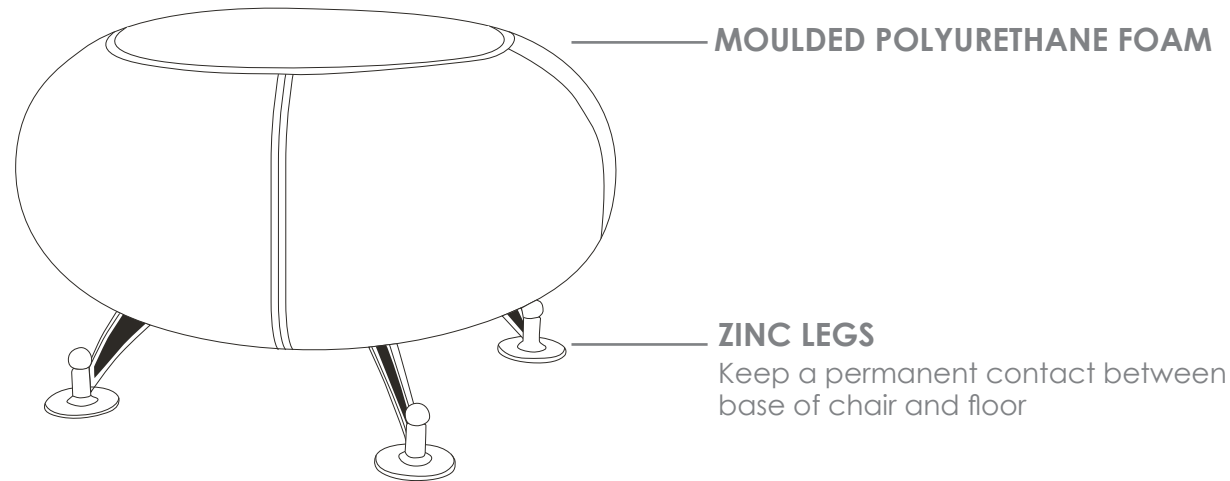

R7 OTTOMANS

RADIUS

FEATURES

- » Available in 2 options only
- » Moulded polyurethane foam
- » Zinc legs
- » Available in local fabrics
- » Optional frame or base colour (please allow 5 more days)
- » Suitable for indoor use only
- » 3 year warranty
- » Weight limit is 130kg

INDOOR USE ONLY

✘ Do not use as a step ladder

RADIUS-1

RADIUS-2

RADIUS

RADIUS-1

RADIUS-2

GROUP