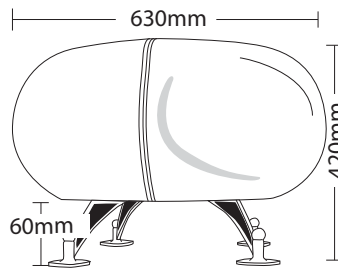

R7 OTTOMANS

RADIUS

FEATURES

- » Available in 2 options only
- » Moulded polyurethane foam
- » Zinc legs
- » Available in local fabrics
- » Optional frame or base colour (please allow 5 more days)
- » Suitable for indoor use only
- » 3 year warranty
- » Weight limit is 130kg

INDOOR USE ONLY

✘ Do not use as a step ladder

RADIUS-1

RADIUS-2

RADIUS

RADIUS-1

RADIUS-2

GROUP