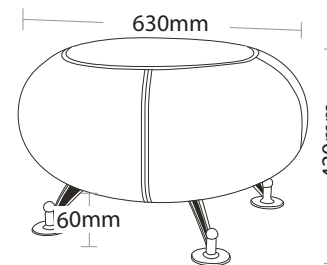

R7 OTTOMANS

RADIUS

FEATURES

- » Available in 2 options only
- » Moulded polyurethane foam
- » Zinc legs
- » Available in local fabrics
- » Optional frame or base colour (please allow 5 more days)
- » Suitable for indoor use only
- » 3 year warranty
- » Weight limit is 130kg

INDOOR USE ONLY

✘ Do not use as a step ladder

RADIUS-1

RADIUS-2

RADIUS

RADIUS-1

RADIUS-2

GROUP