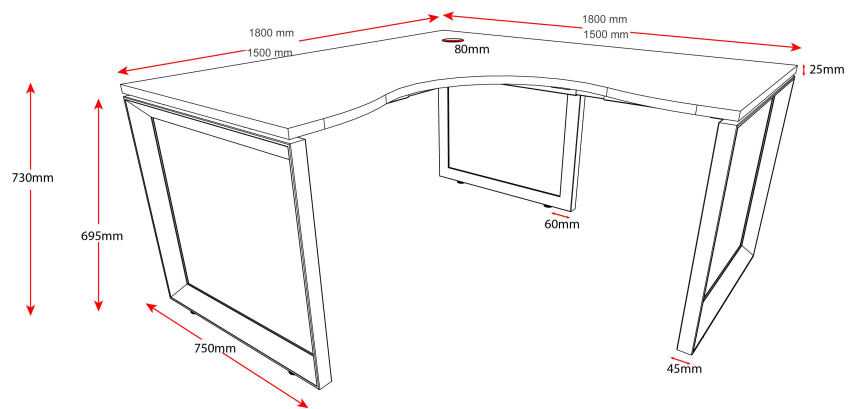

## PRODUCT DESCRIPTION

Workstation

EO Rated 25mm thick top with 80mm cable access hole in top

60mm x 30mm Bevelled edge loop leg

Powdercoated under frame

Adjustable levelling feet

Dual cross bar for added stability

## DIMENSIONS

### Worktop Height

730mm

### Worktop Sizes

1500 x 1500 x 750mm

1800 x 1500 x 750mm

1800 x 1800 x 750mm

Natural Oak Top  
Black Satin Frame

Natural Oak Top  
White Satin Frame

Natural White Top  
Black Satin Frame

Natural White Top  
White Satin Frame