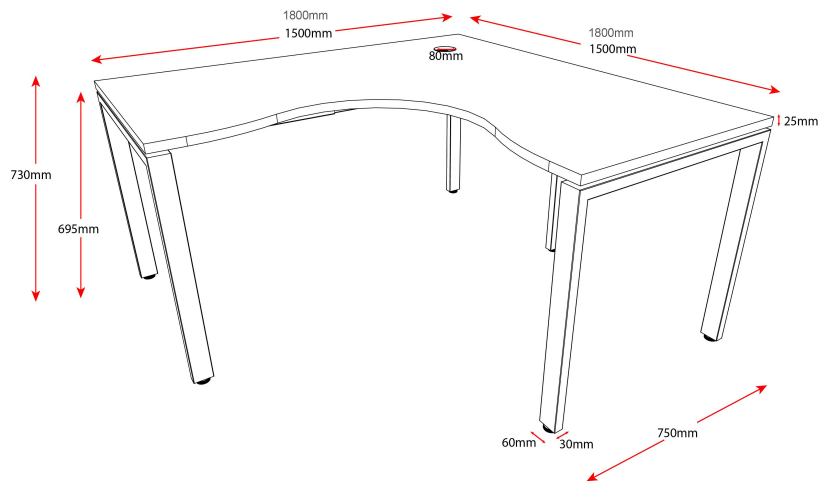

## PRODUCT DESCRIPTION

Workstation

EO Rated 25mm thick top with 80mm cable access hole in top

60mm x 30mm Profile leg

Powdercoated under frame

Adjustable levelling feet

Dual cross bar for added stability

AFRDI Certified

## DIMENSIONS

### Worktop Height

730mm

### Worktop Sizes

1500 x 1500 x 750mm

1800 x 1500 x 750mm

1800 x 1800 x 750mm

Natural Oak Top  
Black Satin Frame

Natural Oak Top  
White Satin Frame

Natural White Top  
Black Satin Frame

Natural White Top  
White Satin Frame