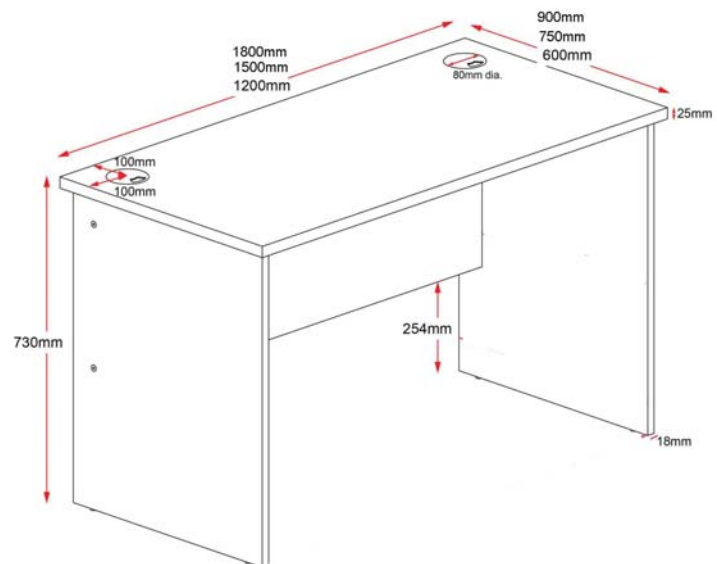

## PRODUCT DESCRIPTION

Slab Ended Straight Desk

EO Rated 25mm thick melamine top with 80mm cable access hole in top

EO Rated 18mm thick melamine slab base

5 Year Warranty

## DIMENSIONS

**Worktop Height** 730mm

### Worktop Sizes

- 900 x 600mm
- 1200 x 600mm
- 1500 x 750mm
- 1800 x 750mm
- 1800 x 900mm

Natural Oak Top  
Ironstone Base

Natural White Top  
Ironstone Base

Beech Top  
Ironstone Base

Cherry Top  
Ironstone Base