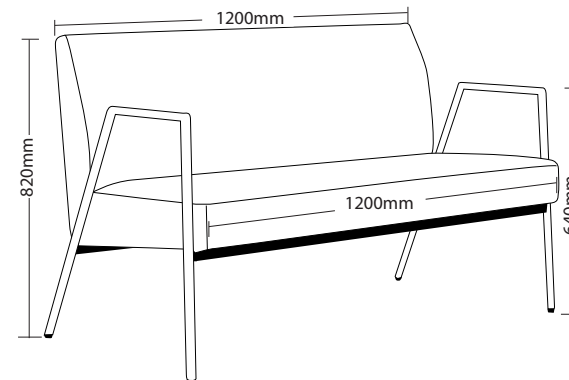

FEATURES

- » Optional 1 or 2 seater
- » High density foam
- » Stainless steel frame
- » Solid timber inner frame
- » Available in black PU only
- » Minor assembly required
- » Suitable for indoor use only
- » 5 year structural warranty
- » Weight limit for 1 seater is 130kg
- » Weight limit for 2 seater is 260kg

INDOOR USE ONLY

✗ Do not use as a step ladder

RIVET-1

RIVET-2

RIVET SOFT SEATING

RIVET-1

RIVET-2