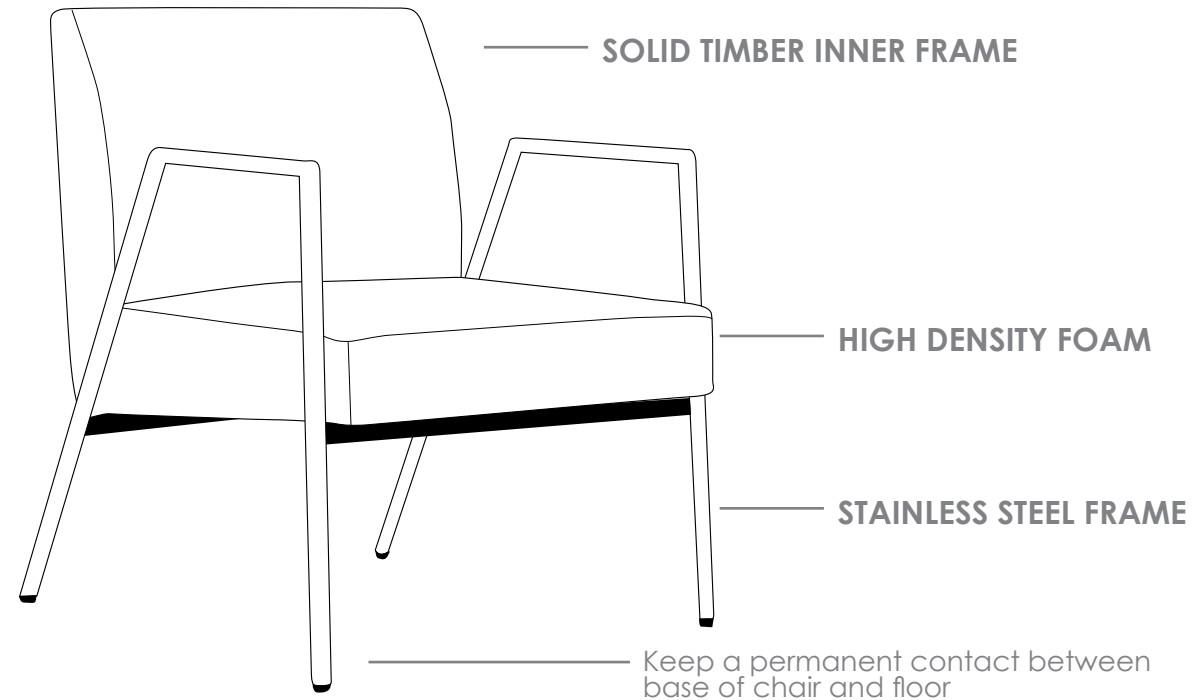

FEATURES

- » Optional 1 or 2 seater
- » High density foam
- » Stainless steel frame
- » Solid timber inner frame
- » Available in black PU only
- » Minor assembly required
- » Suitable for indoor use only
- » 5 year structural warranty
- » Weight limit for 1 seater is 130kg
- » Weight limit for 2 seater is 260kg

INDOOR USE ONLY

✗ Do not use as a step ladder

RIVET-1

RIVET-2

RIVET SOFT SEATING

RIVET-1

RIVET-2