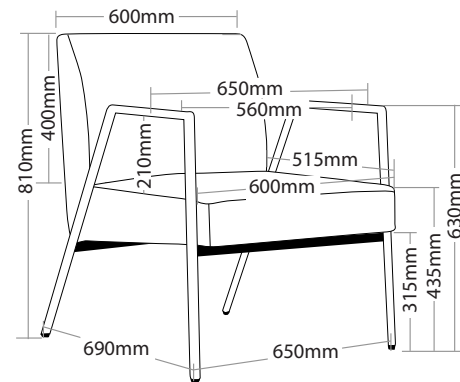

RIVET

WARRANTY 5 Year	WEIGHT LIMIT 130 Kilogram	WEIGHT LIMIT 260 Kilogram	IMPORTED

FEATURES

- » Optional 1 or 2 seater
- » High density foam
- » Stainless steel frame
- » Solid timber inner frame
- » Available in black PU only
- » Minor assembly required
- » Suitable for indoor use only
- » 5 year structural warranty
- » Weight limit for 1 seater is 130kg
- » Weight limit for 2 seater is 260kg

INDOOR USE ONLY

✗ Do not use as a step ladder

RIVET-1