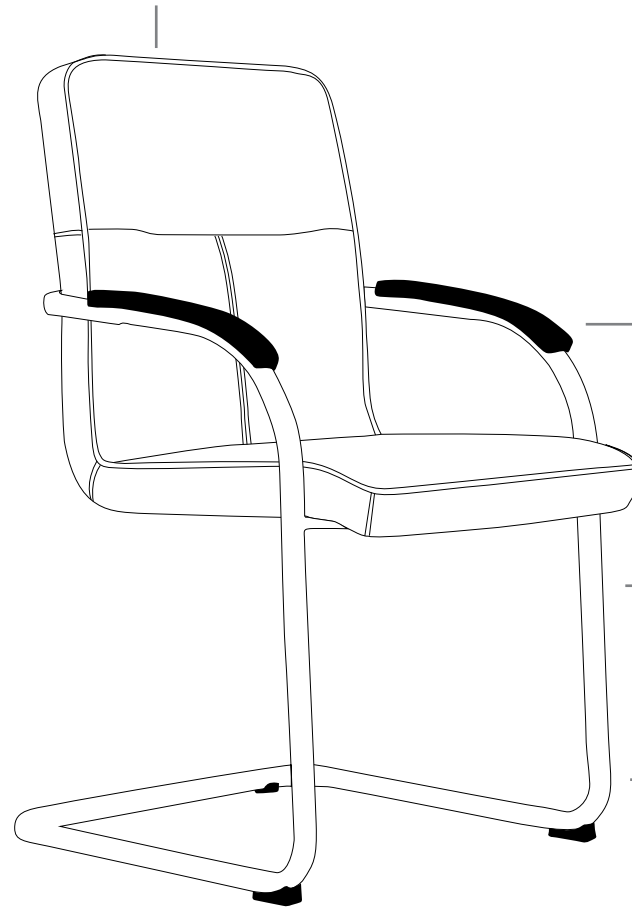

R5 HOSPITALITY SEATING

ROSE

FEATURES

- » Soft padding
- » Polyurethane arm pads
- » Chrome finish
- » Fully welded frame
- » Available in black PU only
- » Minor assembly required
- » Suitable for indoor use only
- » 3 year warranty
- » Weight limit is 110kg

INDOOR USE ONLY

✗ Do not use as a step ladder

POLYURETHANE ARM PADS

SOFT PADDING

CHROME FRAME

Keep a permanent contact between base of chair and floor

ROSE

ROSE HOSPITALITY SEATING

ROSE

BACK VIEW

SIDE VIEW