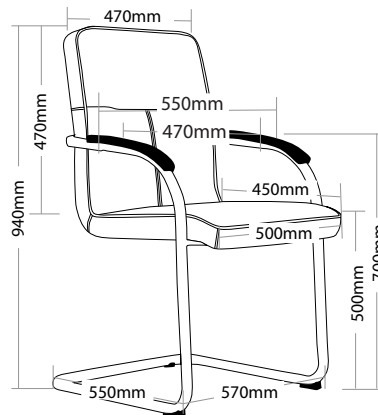

R5 HOSPITALITY SEATING

ROSE

FEATURES

- » Soft padding
- » Polyurethane arm pads
- » Chrome finish
- » Fully welded frame
- » Available in black PU only
- » Minor assembly required
- » Suitable for indoor use only
- » 3 year warranty
- » Weight limit is 110kg

INDOOR USE ONLY

✗ Do not use as a step ladder

POLYURETHANE ARM PADS

SOFT PADDING

CHROME FRAME

Keep a permanent contact between base of chair and floor

ROSE