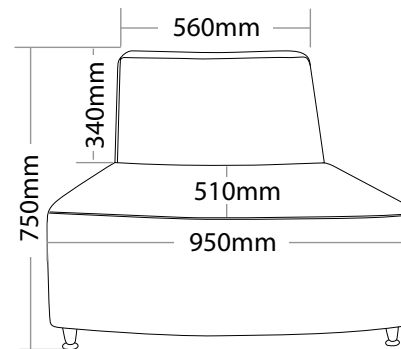

TWIST

FEATURES

- » Available in 3 options only
- » High density foam
- » Plywood frame
- » Webbed base
- » Chrome feet
- » Available in local fabrics
- » Optional frame or base colour (please allow 5 more days)
- » Suitable for indoor use only
- » 3 year warranty
- » Weight limit is 120kg

INDOOR USE ONLY

✘ Do not use as a step ladder

TWIST-SO