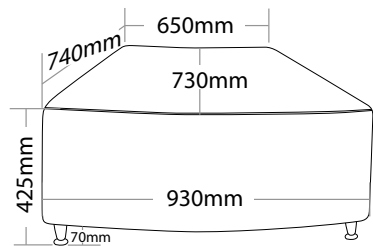

INDOOR USE ONLY

✘ Do not use as a step ladder

TWIST-OT