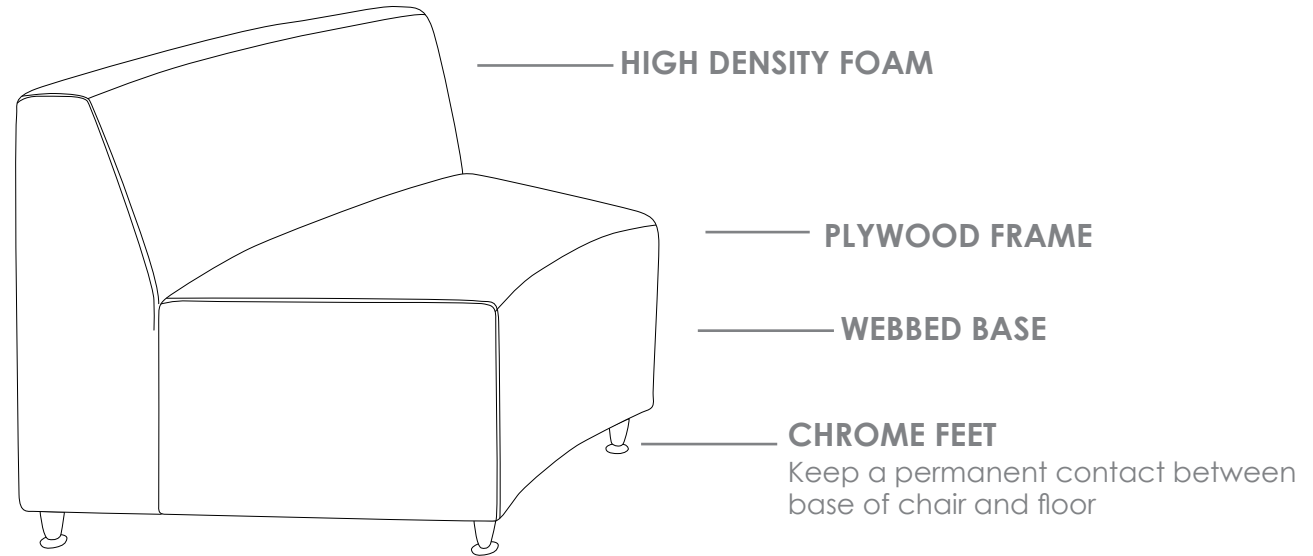

TWIST

FEATURES

- » Available in 3 options only
- » High density foam
- » Plywood frame
- » Webbed base
- » Chrome feet
- » Available in local fabrics
- » Optional frame or base colour (please allow 5 more days)
- » Suitable for indoor use only
- » 3 year warranty
- » Weight limit is 120kg

INDOOR USE ONLY

✘ Do not use as a step ladder

TWIST-OT

TWIST-SO

TWIST-SI

TWIST SOFT SEATING

TWIST-OT

TWIST-SO