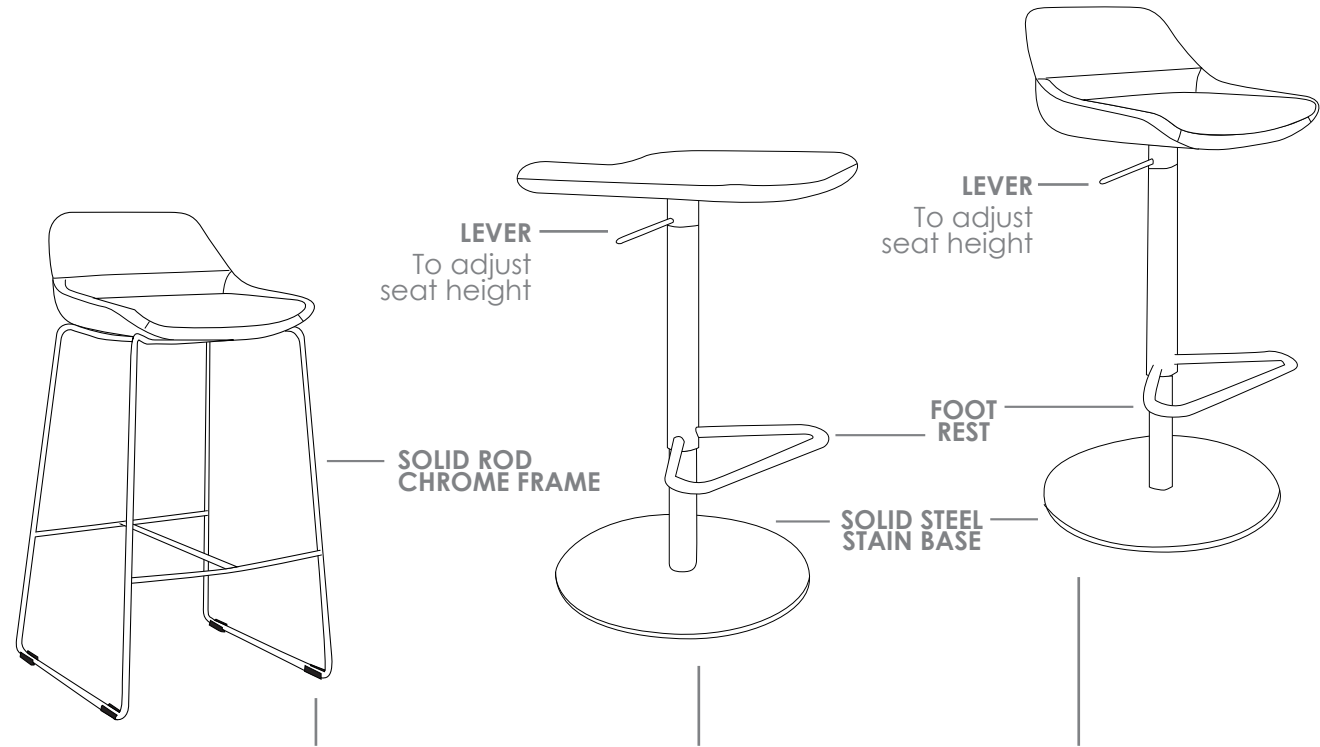

#### GAMMA/ VEGAS FEATURES

- » Solid rod chrome frame
- » Available in local fabrics
- » Optional frame or base colour (please allow 5 more days)
- » Suitable for indoor use only
- » 4 year warranty
- » Weight limit is 120kg

#### LIFT/ FLOW FEATURES

- » Adjustable seat height
- » Solid steel stain base
- » Foot rest
- » Available in local fabrics
- » Suitable for indoor use only
- » 4 year warranty
- » Weight limit is 120kg

Keep a permanent contact between base of chair and floor

# GAMMA, LIFT, VEGAS AND FLOW BARS STOOLS

GAMMA

LIFT

VEGAS

FLOW