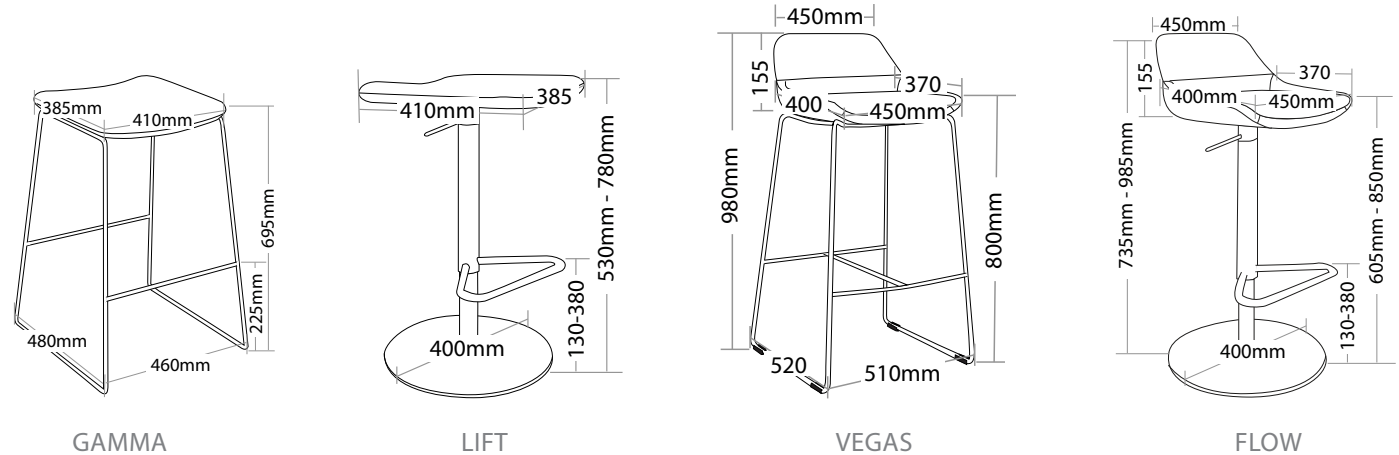

GAMMA, LIFT, VEGAS AND FLOW

FEATURES

GAMMA/ VEGAS FEATURES

- » Solid rod chrome frame
- » Available in local fabrics
- » Optional frame or base colour (please allow 5 more days)
- » Suitable for indoor use only
- » 4 year warranty
- » Weight limit is 120kg

LIFT/ FLOW FEATURES

- » Adjustable seat height
- » Solid steel stain base
- » Foot rest
- » Available in local fabrics
- » Suitable for indoor use only
- » 4 year warranty
- » Weight limit is 120kg

Keep a permanent contact between base of chair and floor