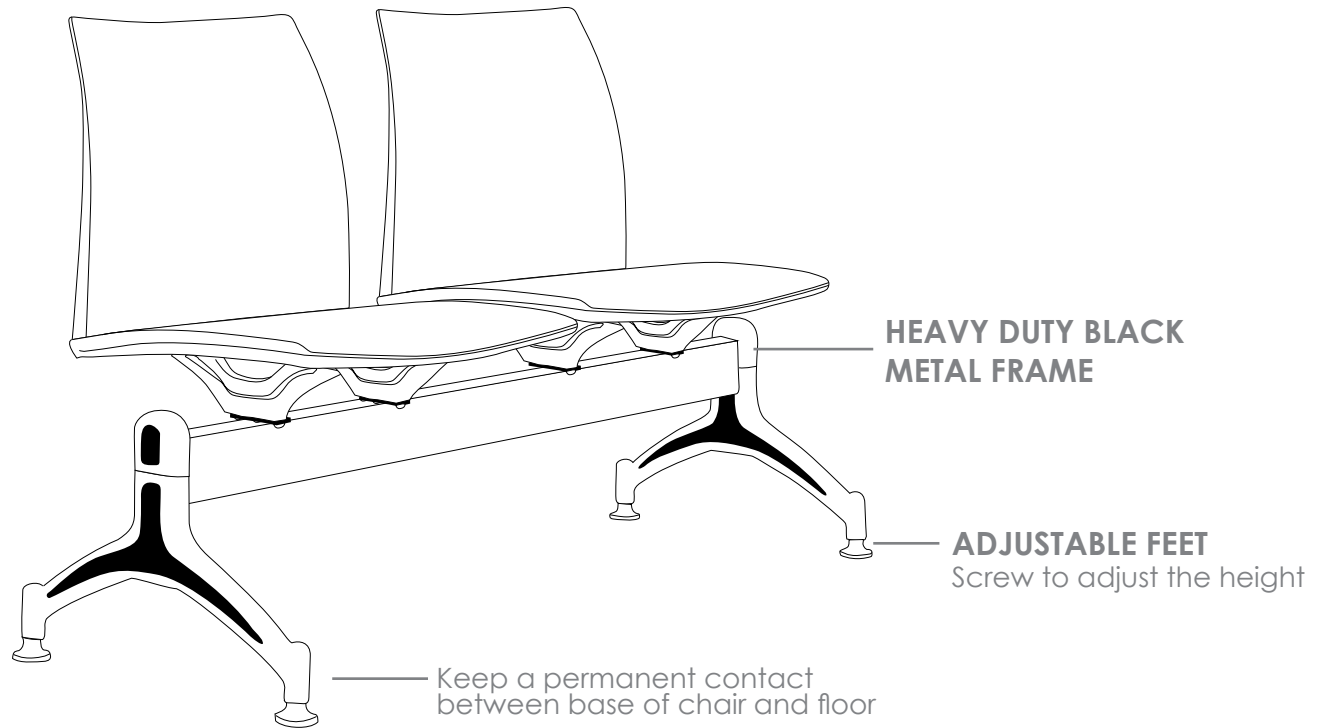

R6 BEAM SEATING

VINN

WARRANTY 4 Year	WEIGHT LIMIT 180 Kilogram	WEIGHT LIMIT 250 Kilogram	WEIGHT LIMIT 300 Kilogram	IMPORTED
------------------------------	--	--	--	----------

FEATURES

- » Optional 2, 3 or 4 seater
- » Optional plastic or mesh back
- » Heavy duty black metal beam frame
- » Adjustable feet
- » Available in black only
- » Minor assembly required
- » Suitable for indoor use only
- » 4 year warranty
- » Weight limit for 2 seater is 180kg
- » Weight limit for 3 seater is 250kg
- » Weight limit for 4 seater is 300kg

INDOOR USE ONLY

✗ Do not use as a step ladder

V-BEAM 2

V-BEAM 3

V-BEAM 4

VINN BEAM SEATING

V-BEAM 2

V-BEAM 3