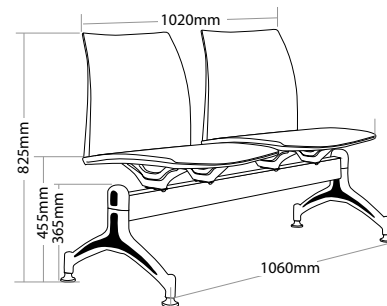

R6 BEAM SEATING

VINN

WARRANTY 4 Year	WEIGHT LIMIT 180 Kilogram	WEIGHT LIMIT 250 Kilogram	WEIGHT LIMIT 300 Kilogram	IMPORTED
------------------------------	--	--	--	----------

FEATURES

- » Optional 2, 3 or 4 seater
- » Optional plastic or mesh back
- » Heavy duty black metal beam frame
- » Adjustable feet
- » Available in black only
- » Minor assembly required
- » Suitable for indoor use only
- » 4 year warranty
- » Weight limit for 2 seater is 180kg
- » Weight limit for 3 seater is 250kg
- » Weight limit for 4 seater is 300kg

INDOOR USE ONLY

✗ Do not use as a step ladder

V-BEAM 2

V-BEAM 3

V-BEAM 4

VINN BEAM SEATING

V-BEAM 2

V-BEAM 3