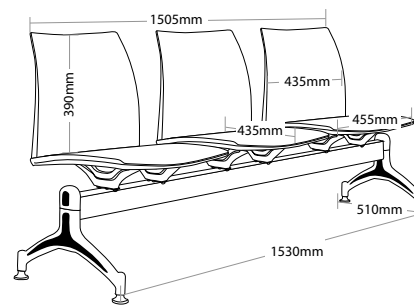

R6 BEAM SEATING

VINN

WARRANTY 4 Year	WEIGHT LIMIT 180 Kilogram	WEIGHT LIMIT 250 Kilogram	WEIGHT LIMIT 300 Kilogram	IMPORTED
------------------------------	--	--	--	----------

FEATURES

- » Optional 2, 3 or 4 seater
- » Optional plastic or mesh back
- » Heavy duty black metal beam frame
- » Adjustable feet
- » Available in black only
- » Minor assembly required
- » Suitable for indoor use only
- » 4 year warranty
- » Weight limit for 2 seater is 180kg
- » Weight limit for 3 seater is 250kg
- » Weight limit for 4 seater is 300kg

INDOOR USE ONLY

✗ Do not use as a step ladder

V-BEAM 2

V-BEAM 3

V-BEAM 4

VINN BEAM SEATING

V-BEAM 2

V-BEAM 3