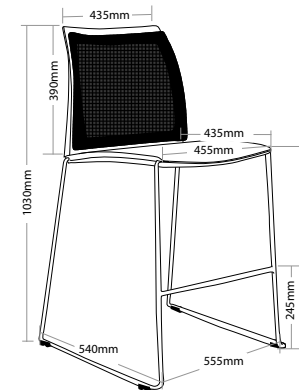

R4 HOSPITALITY SEATING

VINN

FEATURES

- » Optional plastic or mesh back
- » Optional arms, tablet arm or stool
- » Optional black metal trolley, easy to move when stacked
- » Available in beam seating
- » Stackable
 - » Maximum 10 chairs on trolley
 - » Maximum 5 chairs on floor
 - » Maximum 3 chairs with stools or arms
- » Not stackable with tablet arms or stool with arms
- » Linkable except with tablet arms or arms
- » Chrome finish
- » Black plastic
- » Plastic under pan
- » Solid steel sled base frame
- » Available in all local fabrics
- » Back mesh available in Jazz mesh
- » Optional frame or base colour (please allow 5 more days)
- » Suitable for indoor use only
- » 4 year warranty
- » Weight limit is 120kg

VINN-TRL

R4 HOSPITALITY SEATING

VINN MESH

FEATURES

- » Optional plastic or mesh back
- » Optional arms, tablet arm or stool
- » Optional black metal trolley, easy to move when stacked
- » Available in beam seating
- » Stackable
 - » Maximum 10 chairs on trolley
 - » Maximum 5 chairs on floor
 - » Maximum 3 chairs with stools or arms
- » Not stackable with tablet arms or stool with arms
- » Linkable except with tablet arms or arms
- » Chrome finish
- » Black plastic
- » Plastic under pan
- » Solid steel sled base frame
- » Available in all local fabrics
- » Back mesh available in Jazz mesh
- » Optional frame or base colour (please allow 5 more days)
- » Suitable for indoor use only
- » 4 year warranty
- » Weight limit is 120kg

INDOOR USE ONLY

✗ Do not use as a step ladder

STACKABLE

PLASTIC UNDER PAN

SOLID STEEL SLED BASE FRAME

Keep a permanent contact between base of chair and floor

VINN-MBU

VINN-MBUA

VINN-MBUT

VINN-MBU-ST

VINN-TRL

VINN MESH HOSPITALITY SEATING

VINN-MBU

VINN-MBUA

VINN-MBUT

VINN-MBU-ST