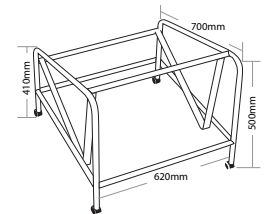

VINN-TRL

R4 HOSPITALITY SEATING

VINN MESH

FEATURES

- » Optional plastic or mesh back
- » Optional arms, tablet arm or stool
- » Optional black metal trolley, easy to move when stacked
- » Available in beam seating
- » Stackable
 - » Maximum 10 chairs on trolley
 - » Maximum 5 chairs on floor
 - » Maximum 3 chairs with stools or arms
- » Not stackable with tablet arms or stool with arms
- » Linkable except with tablet arms or arms
- » Chrome finish
- » Black plastic
- » Plastic under pan
- » Solid steel sled base frame
- » Available in all local fabrics
- » Back mesh available in Jazz mesh
- » Optional frame or base colour (please allow 5 more days)
- » Suitable for indoor use only
- » 4 year warranty
- » Weight limit is 120kg

INDOOR USE ONLY

✗ Do not use as a step ladder

STACKABLE

PLASTIC UNDER PAN

SOLID STEEL SLED BASE FRAME

Keep a permanent contact between base of chair and floor

VINN-MBU

VINN-MBUA

VINN-MBUT

VINN-MBU-ST

VINN-TRL

VINN MESH HOSPITALITY SEATING

VINN-MBU

VINN-MBUA

VINN-MBUT

VINN-MBU-ST