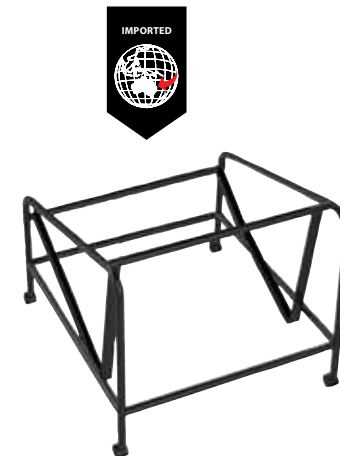

R4 HOSPITALITY SEATING

VINN

FEATURES

- » Optional plastic or mesh back
- » Optional arms, tablet arm or stool
- » Optional black metal trolley, easy to move when stacked
- » Available in beam seating
- » Stackable
 - » Maximum 10 chairs on trolley
 - » Maximum 5 chairs on floor
 - » Maximum 3 chairs with stools or arms
- » Not stackable with tablet arms or stool with arms
- » Linkable except with tablet arms or arms
- » Chrome finish
- » Black plastic
- » Plastic under pan
- » Solid steel sled base frame
- » Available in all local fabrics
- » Back mesh available in Jazz mesh
- » Optional frame or base colour (please allow 5 more days)
- » Suitable for indoor use only
- » 4 year warranty
- » Weight limit is 120kg

INDOOR USE ONLY

✗ Do not use as a step ladder

VINN HOSPITALITY SEATING

VINN-BU

VINN-BUA

VINN-BUT

VINN-BU-ST

VINN-BU-STA

VINN-TRL

R4 HOSPITALITY SEATING

VINN MESH

FEATURES

- » Optional plastic or mesh back
- » Optional arms, tablet arm or stool
- » Optional black metal trolley, easy to move when stacked
- » Available in beam seating
- » Stackable
 - » Maximum 10 chairs on trolley
 - » Maximum 5 chairs on floor
 - » Maximum 3 chairs with stools or arms
- » Not stackable with tablet arms or stool with arms
- » Linkable except with tablet arms or arms
- » Chrome finish
- » Black plastic
- » Plastic under pan
- » Solid steel sled base frame
- » Available in all local fabrics
- » Back mesh available in Jazz mesh
- » Optional frame or base colour (please allow 5 more days)
- » Suitable for indoor use only
- » 4 year warranty
- » Weight limit is 120kg

INDOOR USE ONLY

✗ Do not use as a step ladder

STACKABLE

PLASTIC UNDER PAN

SOLID STEEL SLED BASE FRAME

Keep a permanent contact between base of chair and floor

VINN-MBU

VINN-MBUA