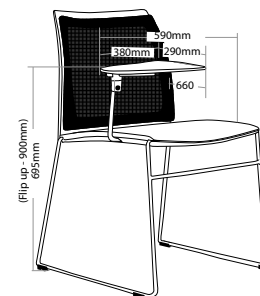

R4 HOSPITALITY SEATING

VINN

FEATURES

- » Optional plastic or mesh back
- » Optional arms, tablet arm or stool
- » Optional black metal trolley, easy to move when stacked
- » Available in beam seating
- » Stackable
 - » Maximum 10 chairs on trolley
 - » Maximum 5 chairs on floor
 - » Maximum 3 chairs with stools or arms
- » Not stackable with tablet arms or stool with arms
- » Linkable except with tablet arms or arms
- » Chrome finish
- » Black plastic
- » Plastic under pan
- » Solid steel sled base frame
- » Available in all local fabrics
- » Back mesh available in Jazz mesh
- » Optional frame or base colour (please allow 5 more days)
- » Suitable for indoor use only
- » 4 year warranty
- » Weight limit is 120kg

VINN-TRL

R4 HOSPITALITY SEATING

VINN MESH

FEATURES

- » Optional plastic or mesh back
- » Optional arms, tablet arm or stool
- » Optional black metal trolley, easy to move when stacked
- » Available in beam seating
- » Stackable
 - » Maximum 10 chairs on trolley
 - » Maximum 5 chairs on floor
 - » Maximum 3 chairs with stools or arms
- » Not stackable with tablet arms or stool with arms
- » Linkable except with tablet arms or arms
- » Chrome finish
- » Black plastic
- » Plastic under pan
- » Solid steel sled base frame
- » Available in all local fabrics
- » Back mesh available in Jazz mesh
- » Optional frame or base colour (please allow 5 more days)
- » Suitable for indoor use only
- » 4 year warranty
- » Weight limit is 120kg

INDOOR USE ONLY

✗ Do not use as a step ladder

STACKABLE

PLASTIC UNDER PAN

SOLID STEEL SLED BASE FRAME

Keep a permanent contact between base of chair and floor

VINN-MBU

VINN-MBUA

VINN-MBUT

VINN-MBU-ST

VINN-TRL

VINN MESH HOSPITALITY SEATING

VINN-MBU

VINN-MBUA

VINN-MBUT

VINN-MBU-ST