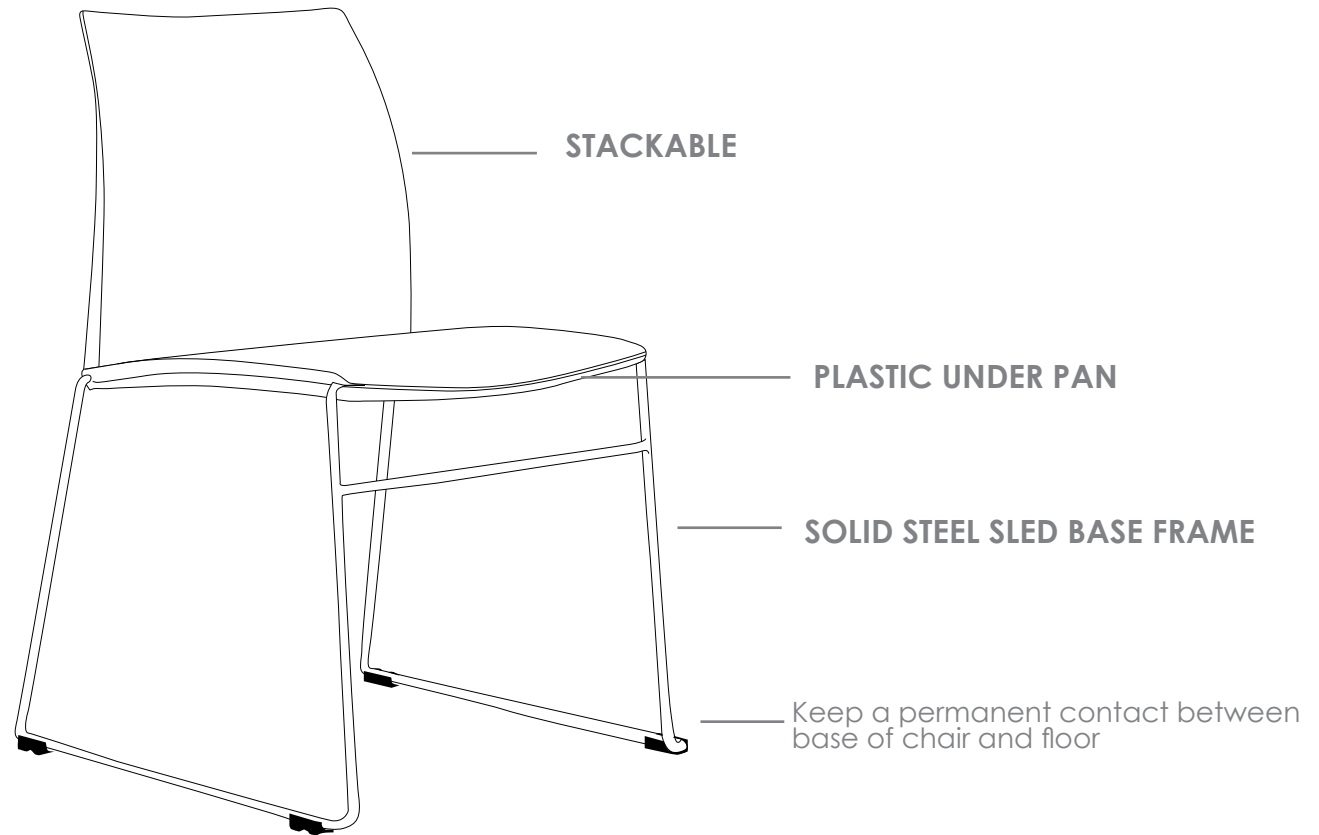

R4 HOSPITALITY SEATING

VINN

FEATURES

- » Optional plastic or mesh back
- » Optional arms, tablet arm or stool
- » Optional black metal trolley, easy to move when stacked
- » Available in beam seating
- » Stackable
 - » Maximum 10 chairs on trolley
 - » Maximum 5 chairs on floor
 - » Maximum 3 chairs with stools or arms
- » Not stackable with tablet arms or stool with arms
- » Linkable except with tablet arms or arms
- » Chrome finish
- » Black plastic
- » Plastic under pan
- » Solid steel sled base frame
- » Available in all local fabrics
- » Back mesh available in Jazz mesh
- » Optional frame or base colour (please allow 5 more days)
- » Suitable for indoor use only
- » 4 year warranty
- » Weight limit is 120kg

INDOOR USE ONLY

✗ Do not use as a step ladder

VINN HOSPITALITY SEATING

VINN-BU

VINN-BUA

VINN-BUT

VINN-BU-ST

VINN-BU-STA

VINN-TRL

R4 HOSPITALITY SEATING

VINN MESH

FEATURES

- » Optional plastic or mesh back
- » Optional arms, tablet arm or stool
- » Optional black metal trolley, easy to move when stacked
- » Available in beam seating
- » Stackable
 - » Maximum 10 chairs on trolley
 - » Maximum 5 chairs on floor
 - » Maximum 3 chairs with stools or arms
- » Not stackable with tablet arms or stool with arms
- » Linkable except with tablet arms or arms
- » Chrome finish
- » Black plastic
- » Plastic under pan
- » Solid steel sled base frame
- » Available in all local fabrics
- » Back mesh available in Jazz mesh
- » Optional frame or base colour (please allow 5 more days)
- » Suitable for indoor use only
- » 4 year warranty
- » Weight limit is 120kg

INDOOR USE ONLY

✗ Do not use as a step ladder

STACKABLE

PLASTIC UNDER PAN

SOLID STEEL SLED BASE FRAME

Keep a permanent contact between base of chair and floor

VINN-MBU

VINN-MBUA