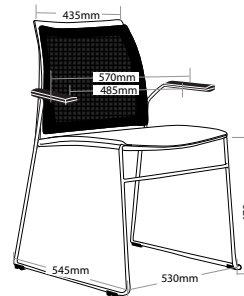

R4 HOSPITALITY SEATING

VINN

FEATURES

- » Optional plastic or mesh back
- » Optional arms, tablet arm or stool
- » Optional black metal trolley, easy to move when stacked
- » Available in beam seating
- » Stackable
 - » Maximum 10 chairs on trolley
 - » Maximum 5 chairs on floor
 - » Maximum 3 chairs with stools or arms
- » Not stackable with tablet arms or stool with arms
- » Linkable except with tablet arms or arms
- » Chrome finish
- » Black plastic
- » Plastic under pan
- » Solid steel sled base frame
- » Available in all local fabrics
- » Back mesh available in Jazz mesh
- » Optional frame or base colour (please allow 5 more days)
- » Suitable for indoor use only
- » 4 year warranty
- » Weight limit is 120kg

VINN-TRL

R4 HOSPITALITY SEATING

VINN MESH

FEATURES

- » Optional plastic or mesh back
- » Optional arms, tablet arm or stool
- » Optional black metal trolley, easy to move when stacked
- » Available in beam seating
- » Stackable
 - » Maximum 10 chairs on trolley
 - » Maximum 5 chairs on floor
 - » Maximum 3 chairs with stools or arms
- » Not stackable with tablet arms or stool with arms
- » Linkable except with tablet arms or arms
- » Chrome finish
- » Black plastic
- » Plastic under pan
- » Solid steel sled base frame
- » Available in all local fabrics
- » Back mesh available in Jazz mesh
- » Optional frame or base colour (please allow 5 more days)
- » Suitable for indoor use only
- » 4 year warranty
- » Weight limit is 120kg

INDOOR USE ONLY

✗ Do not use as a step ladder

STACKABLE

PLASTIC UNDER PAN

SOLID STEEL SLED BASE FRAME

Keep a permanent contact between base of chair and floor

VINN-MBU

VINN-MBUA

VINN-MBUT

VINN-MBU-ST

VINN-TRL

VINN MESH HOSPITALITY SEATING

VINN-MBU

VINN-MBUA

VINN-MBUT

VINN-MBU-ST