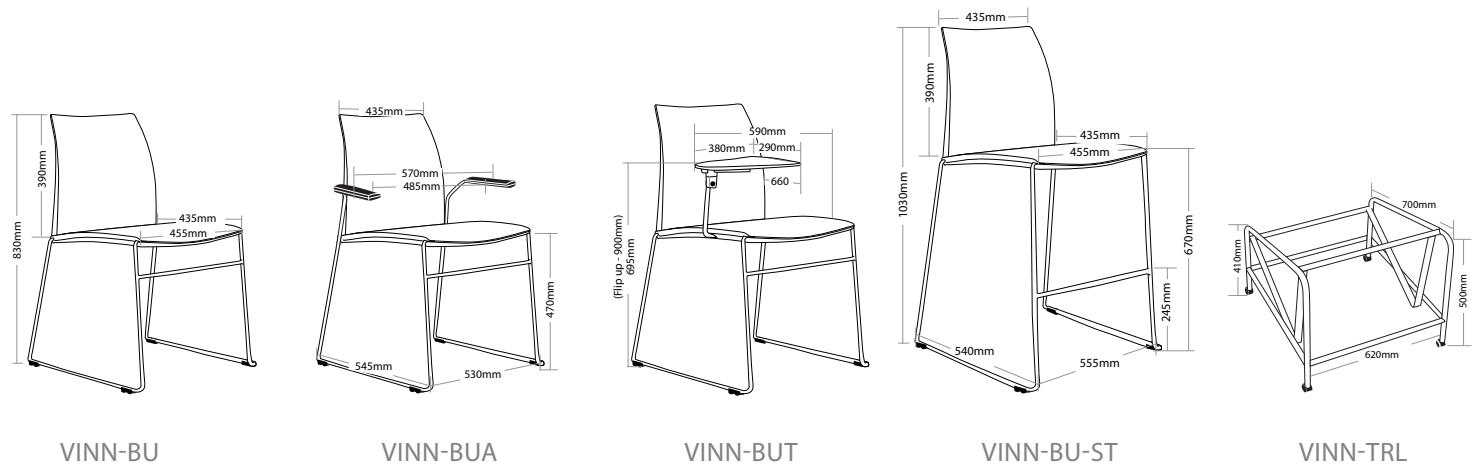

R4 HOSPITALITY SEATING

VINN

FEATURES

- » Optional plastic or mesh back
- » Optional arms, tablet arm or stool
- » Optional black metal trolley, easy to move when stacked
- » Available in beam seating
- » Stackable
 - » Maximum 10 chairs on trolley
 - » Maximum 5 chairs on floor
 - » Maximum 3 chairs with stools or arms
- » Not stackable with tablet arms or stool with arms
- » Linkable except with tablet arms or arms
- » Chrome finish
- » Black plastic
- » Plastic under pan
- » Solid steel sled base frame
- » Available in all local fabrics
- » Back mesh available in Jazz mesh
- » Optional frame or base colour (please allow 5 more days)
- » Suitable for indoor use only
- » 4 year warranty
- » Weight limit is 120kg

INDOOR USE ONLY

✗ Do not use as a step ladder

VINN HOSPITALITY SEATING

VINN-BU

VINN-BUA

VINN-BUT

VINN-BU-ST

VINN-BU-STA

VINN-TRL

R4 HOSPITALITY SEATING

VINN MESH

FEATURES

- » Optional plastic or mesh back
- » Optional arms, tablet arm or stool
- » Optional black metal trolley, easy to move when stacked
- » Available in beam seating
- » Stackable
 - » Maximum 10 chairs on trolley
 - » Maximum 5 chairs on floor
 - » Maximum 3 chairs with stools or arms
- » Not stackable with tablet arms or stool with arms
- » Linkable except with tablet arms or arms
- » Chrome finish
- » Black plastic
- » Plastic under pan
- » Solid steel sled base frame
- » Available in all local fabrics
- » Back mesh available in Jazz mesh
- » Optional frame or base colour (please allow 5 more days)
- » Suitable for indoor use only
- » 4 year warranty
- » Weight limit is 120kg

INDOOR USE ONLY

✗ Do not use as a step ladder

STACKABLE

PLASTIC UNDER PAN

SOLID STEEL SLED BASE FRAME

Keep a permanent contact between base of chair and floor

VINN-MBU

VINN-MBUA