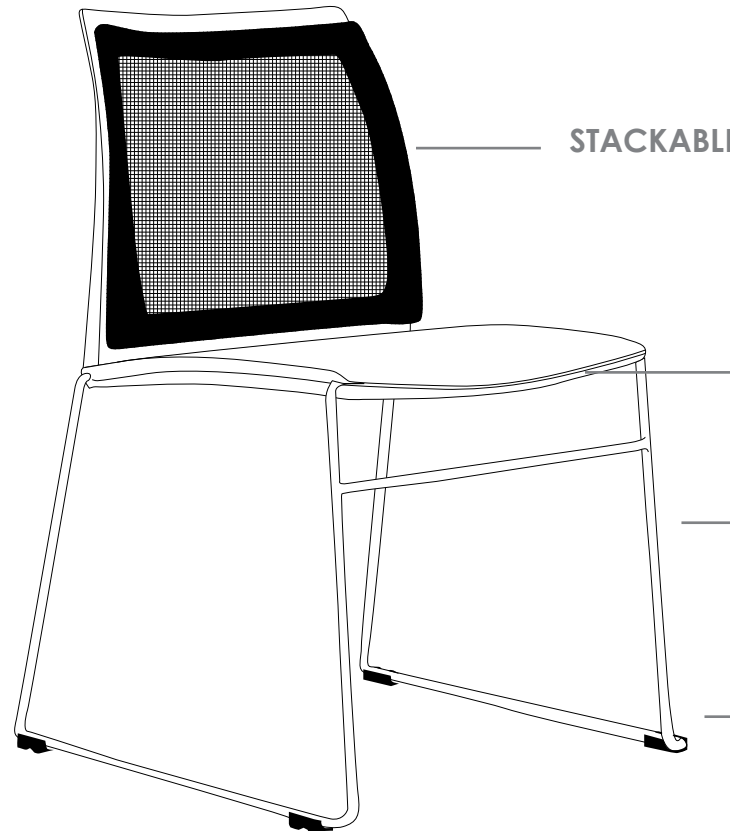

R4 HOSPITALITY SEATING

VINN

FEATURES

- » Optional plastic or mesh back
- » Optional arms, tablet arm or stool
- » Optional black metal trolley, easy to move when stacked
- » Available in beam seating
- » Stackable
 - » Maximum 10 chairs on trolley
 - » Maximum 5 chairs on floor
 - » Maximum 3 chairs with stools or arms
- » Not stackable with tablet arms or stool with arms
- » Linkable except with tablet arms or arms
- » Chrome finish
- » Black plastic
- » Plastic under pan
- » Solid steel sled base frame
- » Available in all local fabrics
- » Back mesh available in Jazz mesh
- » Optional frame or base colour (please allow 5 more days)
- » Suitable for indoor use only
- » 4 year warranty
- » Weight limit is 120kg

VINN-TRL

R4 HOSPITALITY SEATING

VINN MESH

FEATURES

- » Optional plastic or mesh back
- » Optional arms, tablet arm or stool
- » Optional black metal trolley, easy to move when stacked
- » Available in beam seating
- » Stackable
 - » Maximum 10 chairs on trolley
 - » Maximum 5 chairs on floor
 - » Maximum 3 chairs with stools or arms
- » Not stackable with tablet arms or stool with arms
- » Linkable except with tablet arms or arms
- » Chrome finish
- » Black plastic
- » Plastic under pan
- » Solid steel sled base frame
- » Available in all local fabrics
- » Back mesh available in Jazz mesh
- » Optional frame or base colour (please allow 5 more days)
- » Suitable for indoor use only
- » 4 year warranty
- » Weight limit is 120kg

INDOOR USE ONLY

✗ Do not use as a step ladder

STACKABLE

PLASTIC UNDER PAN

SOLID STEEL SLED BASE FRAME

Keep a permanent contact between base of chair and floor

VINN-MBU

VINN-MBUA