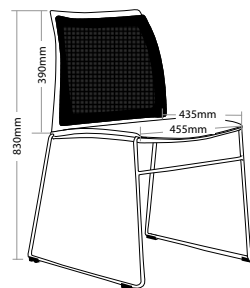

R4 HOSPITALITY SEATING

VINN

FEATURES

- » Optional plastic or mesh back
- » Optional arms, tablet arm or stool
- » Optional black metal trolley, easy to move when stacked
- » Available in beam seating
- » Stackable
 - » Maximum 10 chairs on trolley
 - » Maximum 5 chairs on floor
 - » Maximum 3 chairs with stools or arms
- » Not stackable with tablet arms or stool with arms
- » Linkable except with tablet arms or arms
- » Chrome finish
- » Black plastic
- » Plastic under pan
- » Solid steel sled base frame
- » Available in all local fabrics
- » Back mesh available in Jazz mesh
- » Optional frame or base colour (please allow 5 more days)
- » Suitable for indoor use only
- » 4 year warranty
- » Weight limit is 120kg

VINN-TRL

R4 HOSPITALITY SEATING

VINN MESH

FEATURES

- » Optional plastic or mesh back
- » Optional arms, tablet arm or stool
- » Optional black metal trolley, easy to move when stacked
- » Available in beam seating
- » Stackable
 - » Maximum 10 chairs on trolley
 - » Maximum 5 chairs on floor
 - » Maximum 3 chairs with stools or arms
- » Not stackable with tablet arms or stool with arms
- » Linkable except with tablet arms or arms
- » Chrome finish
- » Black plastic
- » Plastic under pan
- » Solid steel sled base frame
- » Available in all local fabrics
- » Back mesh available in Jazz mesh
- » Optional frame or base colour (please allow 5 more days)
- » Suitable for indoor use only
- » 4 year warranty
- » Weight limit is 120kg

INDOOR USE ONLY

✗ Do not use as a step ladder

STACKABLE

PLASTIC UNDER PAN

SOLID STEEL SLED BASE FRAME

Keep a permanent contact between base of chair and floor

VINN-MBU

VINN-MBUA

VINN-MBUT

VINN-MBU-ST

VINN-TRL

VINN MESH HOSPITALITY SEATING

VINN-MBU

VINN-MBUA

VINN-MBUT

VINN-MBU-ST