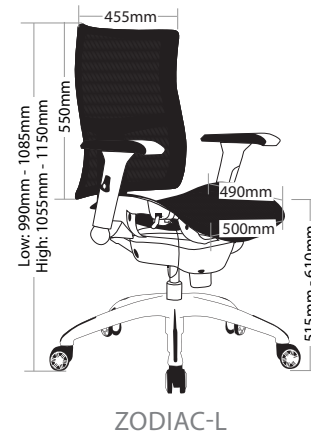

R4 EXECUTIVE SEATING

ZODIAC

FEATURES

- » Adjustable seat height cable controlled
- » Adjustable back height (ratchet)
- » Adjustable seat and back angle cable controlled
- » Adjustable seat depth (seat slider) cable controlled
- » Adjustable weight tension
- » Optional adjustable headrest
- » Adjustable arms
- » Synchron mechanism with 3 locking positions
- » 700mm aluminium base
- » Available in black only
- » BIFMA tested
- » Minor assembly required
- » Suitable for indoor use only
- » 5 year warranty
- » Weight limit is 120kg

INDOOR USE ONLY

X Do not use as a step ladder

To adjust back height — hold back with two hands while seated and raise to desired height
To lower the back height raise back all the way to the top and release slowly

ZODIAC EXECUTIVE SEATING

ZODIAC-H

ZODIAC-L

BACK VIEW