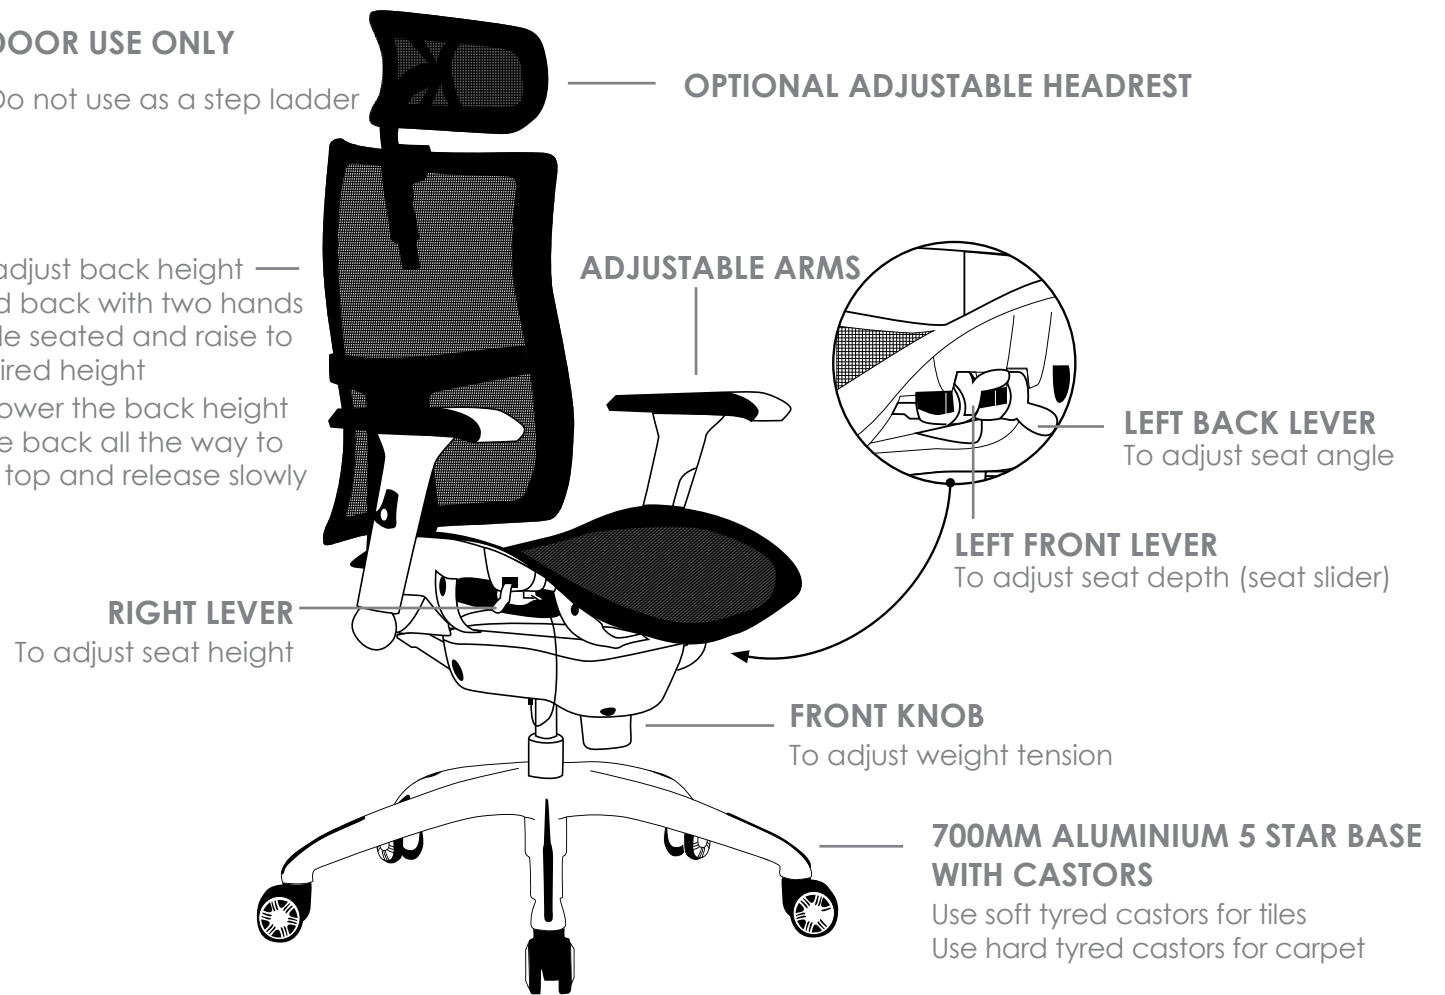

R4 EXECUTIVE SEATING

ZODIAC

FEATURES

- » Adjustable seat height cable controlled
- » Adjustable back height (ratchet)
- » Adjustable seat and back angle cable controlled
- » Adjustable seat depth (seat slider) cable controlled
- » Adjustable weight tension
- » Optional adjustable headrest
- » Adjustable arms
- » Synchron mechanism with 3 locking positions
- » 700mm aluminium base
- » Available in black only
- » BIFMA tested
- » Minor assembly required
- » Suitable for indoor use only
- » 5 year warranty
- » Weight limit is 120kg

INDOOR USE ONLY

X Do not use as a step ladder

To adjust back height — hold back with two hands while seated and raise to desired height
To lower the back height raise back all the way to the top and release slowly

ZODIAC EXECUTIVE SEATING

ZODIAC-H

ZODIAC-L

BACK VIEW