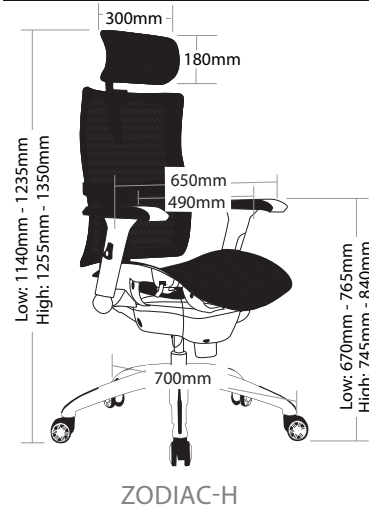

R4 EXECUTIVE SEATING

ZODIAC

FEATURES

- » Adjustable seat height cable controlled
- » Adjustable back height (ratchet)
- » Adjustable seat and back angle cable controlled
- » Adjustable seat depth (seat slider) cable controlled
- » Adjustable weight tension
- » Optional adjustable headrest
- » Adjustable arms
- » Synchron mechanism with 3 locking positions
- » 700mm aluminium base
- » Available in black only
- » BIFMA tested
- » Minor assembly required
- » Suitable for indoor use only
- » 5 year warranty
- » Weight limit is 120kg

INDOOR USE ONLY

X Do not use as a step ladder

To adjust back height — hold back with two hands while seated and raise to desired height
To lower the back height raise back all the way to the top and release slowly

ZODIAC EXECUTIVE SEATING

ZODIAC-H

ZODIAC-L

BACK VIEW